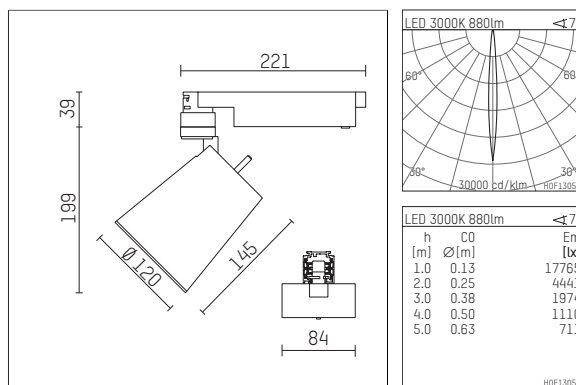

112 373 03 910 | white

gin.o 3

spotlight

LED COB | 13 W 3000 K

- spotlight gin.o 3
- with 3 circuit universal adapter
- for Hoffmeister control.x tracks
- circuit selection is possible while adapter is inserted into the track
- passive thermo management
- with LED COB 1300 lm
- colour temperature: 3000 K
- colour rendering index: CRI >90
- L90 / B10 (50.000h)
- SDCM < 2
- net luminous flux: 880 lm
- total load: 13 W
- luminous efficacy: 67,7 lm/W
- rotationsymmetrical light distribution, narrow spot
- reflector of aluminium, silver anodised
- LED power unit integrated in adapter, 220-240 V, 50/60 Hz
- housing of die cast aluminium
- adapter of fibreglass reinforced thermoplastic
- color-, protection- and conversion-filters are available as accessory
- length: 221 mm, width: 84 mm, height: 238 mm
- rotatable 360°, 90° tiltable
- weight: 1,5 kg
- protection rating: IP20
- protection class I
- 5 years Hoffmeister warranty
- Made in Germany
- maximum ambient temperature: 45 °C
- certificates: manufactured according to DIN VDE 0711 / EN 60598, CE
- colour: white (RAL9016)
- 112 373 03 910

Additional optional accessory components

description accessory general	dimensions in mm	item number	pic.-No.
soft.shape lens for spotlights gin.o and lo.nely size 3	∅: 100	105782	01
sculpture lens for spotlights gin.o and lo.nely size 3	∅: 100	105773	02
prismatic glass for spotlights gin.o and lo.nely size 3	∅: 100	105775	03
honeycomb louver for spotlights gin.o and lo.nely size 3		105761721	04
soft.spot lens for spotlights gin.o and lo.nely size 3	∅: 100	105774	01