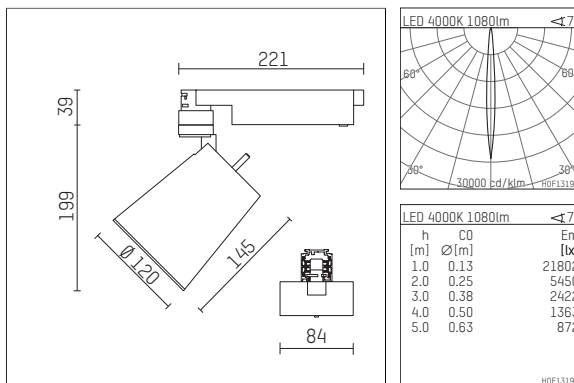

112 373 04 721 D | black

gin.o 3

spotlight

LED COB | 13 W 4000 K

- spotlight gin.o 3
- with 3 circuit DALI adapter
- for Hoffmeister control.x tracks
- circuit selection is possible while adapter is inserted into the track
- passive thermo management
- with LED COB 1600 lm
- colour temperature: 4000 K
- colour rendering index: CRI >90
- L90 / B10 (50.000h)
- SDCM < 2
- net luminous flux: 1080 lm
- total load: 13 W
- luminous efficacy: 83,1 lm/W
- rotationsymmetrical light distribution, narrow spot
- reflector of aluminium, silver anodised
- LED power unit integrated in adapter, electronic (DALI), 220-240 V, 0/50/60 Hz
- amplitude dimming
- dimming range: 100-1 %
- housing of die cast aluminium
- adapter of fibreglass reinforced thermoplastic
- color-, protection- and conversion-filters are available as accessory
- length: 221 mm, width: 84 mm, height: 238 mm
- rotatable 360°, 90° tiltable
- weight: 1,5 kg
- protection rating: IP20
- protection class I
- 5 years Hoffmeister warranty
- Made in Germany
- maximum ambient temperature: 45 ° C
- certificates: manufactured according to DIN VDE 0711 / EN 60598, CE
- colour: black
- 112 373 04 721 D

Additional optional accessory components

description accessory general	dimensions in mm	item number	pic.-No.
soft.shape lens for spotlights gin.o and lo.nely size 3	∅: 100	105782	01
sculpture lens for spotlights gin.o and lo.nely size 3	∅: 100	105773	02
prismatic glass for spotlights gin.o and lo.nely size 3	∅: 100	105775	03
honeycomb louver for spotlights gin.o and lo.nely size 3		105761721	04
soft.spot lens for spotlights gin.o and lo.nely size 3	∅: 100	105774	01