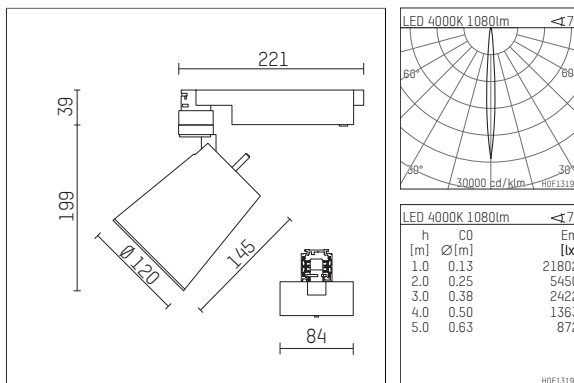

112 373 04 721 | black

gin.o 3

spotlight

LED COB | 13 W 4000 K

- spotlight gin.o 3
- with 3 circuit universal adapter
- for Hoffmeister control.x tracks
- circuit selection is possible while adapter is inserted into the track
- passive thermo management
- with LED COB 1600 lm
- colour temperature: 4000 K
- colour rendering index: CRI >90
- L90 / B10 (50.000h)
- SDCM < 2
- net luminous flux: 1080 lm
- total load: 13 W
- luminous efficacy: 83,1 lm/W
- rotationsymmetrical light distribution, narrow spot
- reflector of aluminium, silver anodised
- LED power unit integrated in adapter, 220-240 V, 50/60 Hz
- housing of die cast aluminium
- adapter of fibreglass reinforced thermoplastic
- color-, protection- and conversion-filters are available as accessory
- length: 221 mm, width: 84 mm, height: 238 mm
- rotatable 360°, 90° tiltable
- weight: 1,5 kg
- protection rating: IP20
- protection class I
- 5 years Hoffmeister warranty
- Made in Germany
- maximum ambient temperature: 45 °C
- certificates: manufactured according to DIN VDE 0711 / EN 60598, CE
- colour: black
- 112 373 04 721

### Additional optional accessory components

description accessory general	dimensions in mm	item number	pic.-No.
soft.shape lens for spotlights gin.o and lo.nely size 3	∅: 100	105782	01
sculpture lens for spotlights gin.o and lo.nely size 3	∅: 100	105773	02
prismatic glass for spotlights gin.o and lo.nely size 3	∅: 100	105775	03
honeycomb louver for spotlights gin.o and lo.nely size 3		105761721	04
soft.spot lens for spotlights gin.o and lo.nely size 3	∅: 100	105774	01