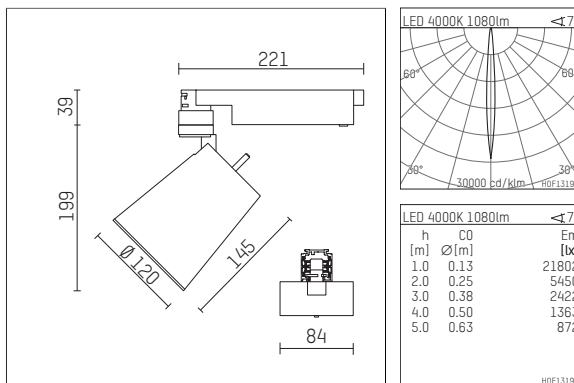

**112 373 04 906 D | silver**

gin.o 3

spotlight

LED COB | 13 W 4000 K

- spotlight gin.o 3
- with 3 circuit DALI adapter
- for Hoffmeister control.x tracks
- circuit selection is possible while adapter is inserted into the track
- passive thermo management
- with LED COB 1600 lm
- colour temperature: 4000 K
- colour rendering index: CRI >90
- L90 / B10 (50.000h)
- SDCM < 2
- net luminous flux: 1080 lm
- total load: 13 W
- luminous efficacy: 83,1 lm/W
- rotationsymmetrical light distribution, narrow spot
- reflector of aluminium, silver anodised
- LED power unit integrated in adapter, electronic (DALI), 220-240 V, 0/50/60 Hz
- amplitude dimming
- dimming range: 100-1 %
- housing of die cast aluminium
- adapter of fibreglass reinforced thermoplastic
- color-, protection- and conversion-filters are available as accessory
- length: 221 mm, width: 84 mm, height: 238 mm
- rotatable 360°, 90° tiltable
- weight: 1,5 kg
- protection rating: IP20
- protection class I
- 5 years Hoffmeister warranty
- Made in Germany
- maximum ambient temperature: 45 ° C
- certificates: manufactured according to DIN VDE 0711 / EN 60598, CE
- colour: silver
- 112 373 04 906 D

### Additional optional accessory components

description accessory general	dimensions in mm	item number	pic.-No.
soft.shape lens for spotlights gin.o and lo.nely size 3	∅: 100	105782	01
sculpture lens for spotlights gin.o and lo.nely size 3	∅: 100	105773	02
prismatic glass for spotlights gin.o and lo.nely size 3	∅: 100	105775	03
honeycomb louver for spotlights gin.o and lo.nely size 3		105761721	04
soft.spot lens for spotlights gin.o and lo.nely size 3	∅: 100	105774	01