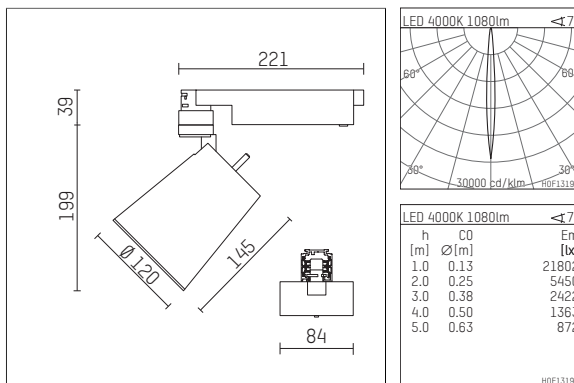

112 373 04 906 | silver

gin.o 3

spotlight

LED COB | 13 W 4000 K

- spotlight gin.o 3
- with 3 circuit universal adapter
- for Hoffmeister control.x tracks
- circuit selection is possible while adapter is inserted into the track
- passive thermo management
- with LED COB 1600 lm
- colour temperature: 4000 K
- colour rendering index: CRI >90
- L90 / B10 (50.000h)
- SDCM < 2
- net luminous flux: 1080 lm
- total load: 13 W
- luminous efficacy: 83,1 lm/W
- rotationsymmetrical light distribution, narrow spot
- reflector of aluminium, silver anodised
- LED power unit integrated in adapter, 220-240 V, 50/60 Hz
- housing of die cast aluminium
- adapter of fibreglass reinforced thermoplastic
- color-, protection- and conversion-filters are available as accessory
- length: 221 mm, width: 84 mm, height: 238 mm
- rotatable 360°, 90° tiltable
- weight: 1,5 kg
- protection rating: IP20
- protection class I
- 5 years Hoffmeister warranty
- Made in Germany
- maximum ambient temperature: 45 ° C
- certificates: manufactured according to DIN VDE 0711 / EN 60598, CE
- colour: silver
- 112 373 04 906

Additional optional accessory components

description accessory general	dimensions in mm	item number	pic.-No.
soft.shape lens for spotlights gin.o and lo.nely size 3	∅: 100	105782	01
sculpture lens for spotlights gin.o and lo.nely size 3	∅: 100	105773	02
prismatic glass for spotlights gin.o and lo.nely size 3	∅: 100	105775	03
honeycomb louver for spotlights gin.o and lo.nely size 3		105761721	04
soft.spot lens for spotlights gin.o and lo.nely size 3	∅: 100	105774	01