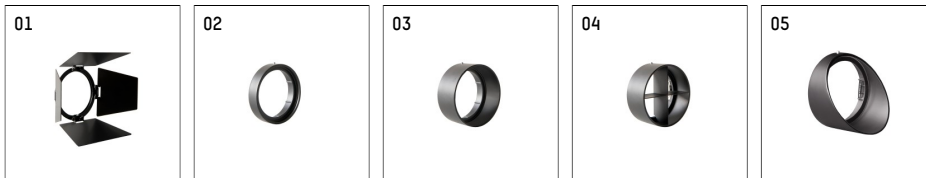

112 373 04 906 | silver

gin.o 3

spotlight

LED COB | 13 W 4000 K

- spotlight gin.o 3
- with 3 circuit universal adapter
- for Hoffmeister control.x tracks
- circuit selection is possible while adapter is inserted into the track
- passive thermo management
- with LED COB 1600 lm
- colour temperature: 4000 K
- colour rendering index: CRI >90
- L90 / B10 (50.000h)
- SDCM < 2
- net luminous flux: 1080 lm
- total load: 13 W
- luminous efficacy: 83,1 lm/W
- rotationsymmetrical light distribution, narrow spot
- reflector of aluminium, silver anodised
- LED power unit integrated in adapter, 220-240 V, 50/60 Hz
- housing of die cast aluminium
- adapter of fibreglass reinforced thermoplastic
- color-, protection- and conversion-filters are available as accessory
- length: 221 mm, width: 84 mm, height: 238 mm
- rotatable 360°, 90° tiltable
- weight: 1,5 kg
- protection rating: IP20
- protection class I
- 5 years Hoffmeister warranty
- Made in Germany
- maximum ambient temperature: 45 ° C
- certificates: manufactured according to DIN VDE 0711 / EN 60598, CE
- colour: silver
- 112 373 04 906

- Overview of accessories on the following page / s

112 373 04 906

accessory

Optional accessories

description accessory general	dimensions in mm	item number	pic.-No.
antiglare flaps for spotlights gin.o and lo.nely size 3		105757	01
connection ring suitable for attachment of accessories for spotlights gin.o and lo.nely size 3		105760906	02
tube screen suitable for attachment of accessories for spotlights gin.o and lo.nely size 3		105759906	03
connection tube with cross louver suitable for attachment of accessories for spotlights gin.o and lo.nely size 3		105758906	04
visor suitable for attachment of accessories for spotlights gin.o and lo.nely size 3		105783906	05