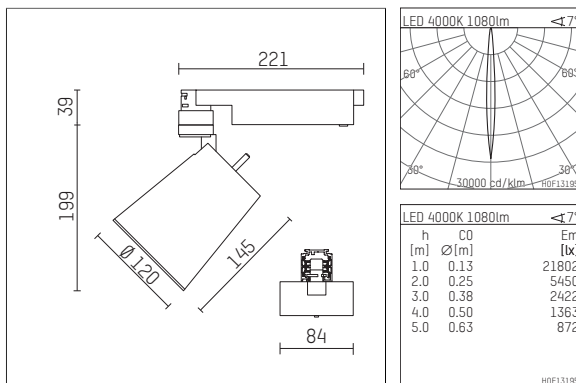

112 373 04 910 D | white

gin.o 3

spotlight

LED COB | 13 W 4000 K

- spotlight gin.o 3
- with 3 circuit DALI adapter
- for Hoffmeister control.x tracks
- circuit selection is possible while adapter is inserted into the track
- passive thermo management
- with LED COB 1600 lm
- colour temperature: 4000 K
- colour rendering index: CRI >90
- L90 / B10 (50.000h)
- SDCM < 2
- net luminous flux: 1080 lm
- total load: 13 W
- luminous efficacy: 83,1 lm/W
- rotationsymmetrical light distribution, narrow spot
- reflector of aluminium, silver anodised
- LED power unit integrated in adapter, electronic (DALI), 220-240 V, 0/50/60 Hz
- amplitude dimming
- dimming range: 100-1 %
- housing of die cast aluminium
- adapter of fibreglass reinforced thermoplastic
- color-, protection- and conversion-filters are available as accessory
- length: 221 mm, width: 84 mm, height: 238 mm
- rotatable 360°, 90° tiltable
- weight: 1,5 kg
- protection rating: IP20
- protection class I
- 5 years Hoffmeister warranty
- Made in Germany
- maximum ambient temperature: 45 ° C
- certificates: manufactured according to DIN VDE 0711 / EN 60598, CE
- colour: white (RAL9016)
- 112 373 04 910 D

Additional optional accessory components

description accessory general	dimensions in mm	item number	pic.-No.
soft.shape lens for spotlights gin.o and lo.nely size 3	∅: 100	105782	01
sculpture lens for spotlights gin.o and lo.nely size 3	∅: 100	105773	02
prismatic glass for spotlights gin.o and lo.nely size 3	∅: 100	105775	03
honeycomb louver for spotlights gin.o and lo.nely size 3		105761721	04
soft.spot lens for spotlights gin.o and lo.nely size 3	∅: 100	105774	01