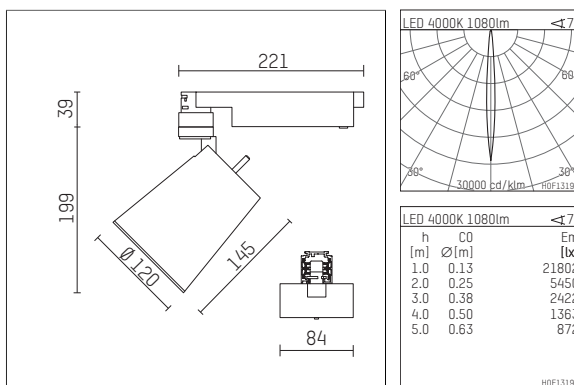

112 373 04 910 | white

gin.o 3

spotlight

LED COB | 13 W 4000 K

- spotlight gin.o 3
- with 3 circuit universal adapter
- for Hoffmeister control.x tracks
- circuit selection is possible while adapter is inserted into the track
- passive thermo management
- with LED COB 1600 lm
- colour temperature: 4000 K
- colour rendering index: CRI >90
- L90 / B10 (50.000h)
- SDCM < 2
- net luminous flux: 1080 lm
- total load: 13 W
- luminous efficacy: 83,1 lm/W
- rotationsymmetrical light distribution, narrow spot
- reflector of aluminium, silver anodised
- LED power unit integrated in adapter, 220-240 V, 50/60 Hz
- housing of die cast aluminium
- adapter of fibreglass reinforced thermoplastic
- color-, protection- and conversion-filters are available as accessory
- length: 221 mm, width: 84 mm, height: 238 mm
- rotatable 360°, 90° tiltable
- weight: 1,5 kg
- protection rating: IP20
- protection class I
- 5 years Hoffmeister warranty
- Made in Germany
- maximum ambient temperature: 45 °C
- certificates: manufactured according to DIN VDE 0711 / EN 60598, CE
- colour: white (RAL9016)
- 112 373 04 910

Additional optional accessory components

description accessory general	dimensions in mm	item number	pic.-No.
soft.shape lens for spotlights gin.o and lo.nely size 3	∅: 100	105782	01
sculpture lens for spotlights gin.o and lo.nely size 3	∅: 100	105773	02
prismatic glass for spotlights gin.o and lo.nely size 3	∅: 100	105775	03
honeycomb louver for spotlights gin.o and lo.nely size 3		105761721	04
soft.spot lens for spotlights gin.o and lo.nely size 3	∅: 100	105774	01