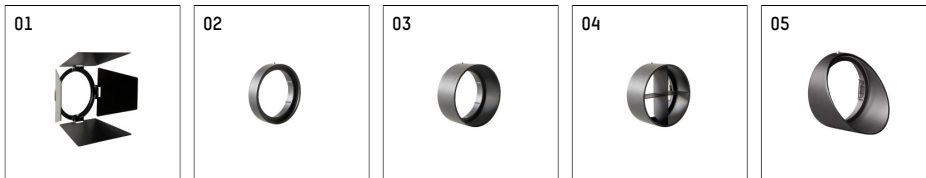

112 373 04 910 | white

gin.o 3

spotlight

LED COB | 13 W 4000 K

- spotlight gin.o 3
- with 3 circuit universal adapter
- for Hoffmeister control.x tracks
- circuit selection is possible while adapter is inserted into the track
- passive thermo management
- with LED COB 1600 lm
- colour temperature: 4000 K
- colour rendering index: CRI >90
- L90 / B10 (50.000h)
- SDCM < 2
- net luminous flux: 1080 lm
- total load: 13 W
- luminous efficacy: 83,1 lm/W
- rotationsymmetrical light distribution, narrow spot
- reflector of aluminium, silver anodised
- LED power unit integrated in adapter, 220-240 V, 50/60 Hz
- housing of die cast aluminium
- adapter of fibreglass reinforced thermoplastic
- color-, protection- and conversion-filters are available as accessory
- length: 221 mm, width: 84 mm, height: 238 mm
- rotatable 360°, 90° tiltable
- weight: 1,5 kg
- protection rating: IP20
- protection class I
- 5 years Hoffmeister warranty
- Made in Germany
- maximum ambient temperature: 45 °C
- certificates: manufactured according to DIN VDE 0711 / EN 60598, CE
- colour: white (RAL9016)
- 112 373 04 910

- Overview of accessories on the following page / s

112 373 04 910

accessory

Optional accessories

description accessory general	dimensions in mm	item number	pic.-No.
antiglare flaps for spotlights gin.o and lo.nely size 3		105757	01
connection ring suitable for attachment of accessories for spotlights gin.o and lo.nely size 3		105760910	02
tube screen suitable for attachment of accessories for spotlights gin.o and lo.nely size 3		105759910	03
connection tube with cross louver suitable for attachment of accessories for spotlights gin.o and lo.nely size 3		105758910	04
visor suitable for attachment of accessories for spotlights gin.o and lo.nely size 3		105783910	05