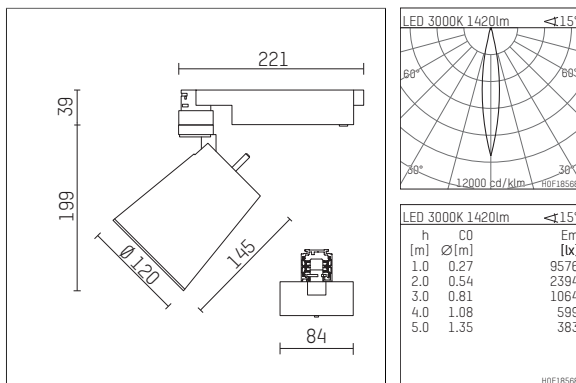

- spotlight gin.o 3
- tunable white - color temperature adjustable from 2700K to 6500K
- with 3 circuit Casambi adapter
- for Hoffmeister control.x tracks
- circuit selection is possible while adapter is inserted into the track
- passive thermo management
- with LED tunable white COB 2140 lm
- colour temperature: 3000 K
- colour rendering index: CRI >90
- L90 / B10 (50.000h)
- SDCM < 3
- net luminous flux: 1420 lm
- total load: 22 W
- luminous efficacy: 64,5 lm/W
- rotationsymmetrical light distribution, spot
- beam angle: 15 °
- LED power unit integrated in adapter, electronic (Casambi), 230-240 V, 0/50/60 Hz
- Control via Casambi app or Casambi compatible devices
- amplitude dimming
- dimming range: 100-1 %
- housing of die cast aluminium
- adapter of fibreglass reinforced thermoplastic
- color-, protection- and conversion-filters are available as accessory
- length: 221 mm, width: 84 mm, height: 238 mm
- rotatable 360°, 90° tiltable
- weight: 2,21 kg
- protection rating: IP20
- protection class I
- 5 years Hoffmeister warranty
- Made in Germany
- maximum ambient temperature: 35 ° C
- certificates: manufactured according to DIN VDE 0711 / EN 60598, CE
- colour: black
- 112381TW721C

- Overview of accessories on the following page / s