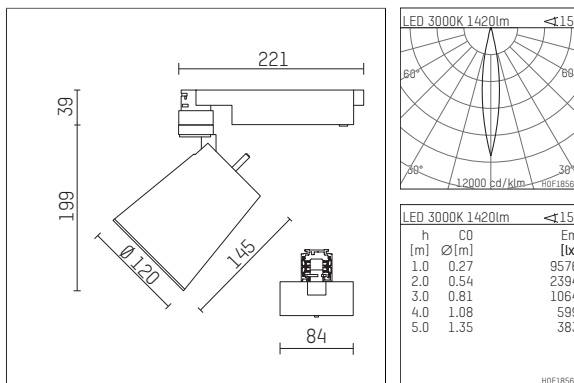

- spotlight gin.o 3
- tunable white - color temperature adjustable from 2700K to 6500K
- with 3 circuit DALI adapter
- for Hoffmeister control.x tracks
- circuit selection is possible while adapter is inserted into the track
- passive thermo management
- with LED tunable white COB 2140 lm
- colour temperature: 3000 K
- colour rendering index: CRI >90
- L90 / B10 (50.000h)
- SDCM < 3
- net luminous flux: 1420 lm
- total load: 22 W
- luminous efficacy: 64,5 lm/W
- rotationsymmetrical light distribution, spot
- beam angle: 15 °
- LED power unit integrated in adapter, electronic (DALI-2 DT8), 220-240 V, 0/50/60 Hz
- amplitude dimming
- dimming range: 100-1 %
- housing of die cast aluminium
- adapter of fibreglass reinforced thermoplastic
- color-, protection- and conversion-filters are available as accessory
- length: 221 mm, width: 84 mm, height: 238 mm
- rotatable 360°, 90° tilttable
- weight: 2,21 kg
- protection rating: IP20
- protection class I
- 5 years Hoffmeister warranty
- Made in Germany
- maximum ambient temperature: 35 °C
- certificates: manufactured according to DIN VDE 0711 / EN 60598, CE
- colour: black
- 112381TW721D

- Overview of accessories on the following page / s