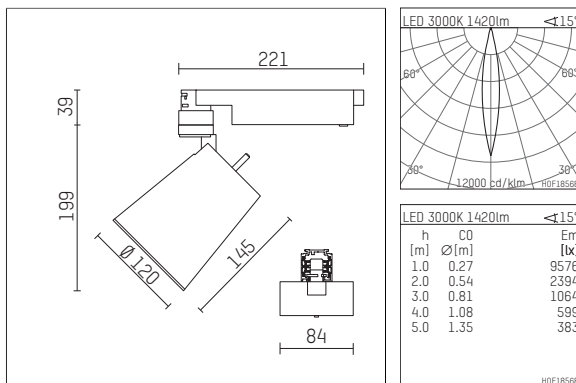

- spotlight gin.o 3
- tunable white - color temperature adjustable from 2700K to 6500K
- with 3 circuit Casambi adapter
- for Hoffmeister control.x tracks
- circuit selection is possible while adapter is inserted into the track
- passive thermo management
- with LED tunable white COB 2140 lm
- colour temperature: 3000 K
- colour rendering index: CRI >90
- L90 / B10 (50.000h)
- SDCM < 3
- net luminous flux: 1420 lm
- total load: 22 W
- luminous efficacy: 64,5 lm/W
- rotationsymmetrical light distribution, spot
- beam angle: 15 °
- LED power unit integrated in adapter, electronic (Casambi), 230-240 V, 0/50/60 Hz
- Control via Casambi app or Casambi compatible devices
- amplitude dimming
- dimming range: 100-1 %
- housing of die cast aluminium
- adapter of fibreglass reinforced thermoplastic
- color-, protection- and conversion-filters are available as accessory
- length: 221 mm, width: 84 mm, height: 238 mm
- rotatable 360°, 90° tiltable
- weight: 2,21 kg
- protection rating: IP20
- protection class I
- 5 years Hoffmeister warranty
- Made in Germany
- maximum ambient temperature: 35 ° C
- certificates: manufactured according to DIN VDE 0711 / EN 60598, CE
- colour: silver
- 112381TW906C

- Overview of accessories on the following page / s