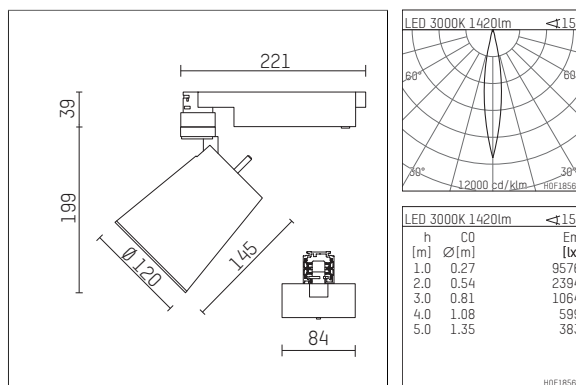

- spotlight gin.o 3
- tunable white - color temperature adjustable from 2700K to 6500K
- with 3 circuit Casambi adapter
- for Hoffmeister control.x tracks
- circuit selection is possible while adapter is inserted into the track
- passive thermo management
- with LED tunable white COB 2140 lm
- colour temperature: 3000 K
- colour rendering index: CRI >90
- L90 / B10 (50.000h)
- SDCM < 3
- net luminous flux: 1420 lm
- total load: 22 W
- luminous efficacy: 64,5 lm/W
- rotationsymmetrical light distribution, spot
- beam angle: 15 °
- LED power unit integrated in adapter, electronic (Casambi), 230-240 V, 0/50/60 Hz
- Control via Casambi app or Casambi compatible devices
- amplitude dimming
- dimming range: 100-1 %
- housing of die cast aluminium
- adapter of fibreglass reinforced thermoplastic
- color-, protection- and conversion-filters are available as accessory
- length: 221 mm, width: 84 mm, height: 238 mm
- rotatable 360°, 90° tiltable
- weight: 2,21 kg
- protection rating: IP20
- protection class I
- 5 years Hoffmeister warranty
- Made in Germany
- maximum ambient temperature: 35 ° C
- certificates: manufactured according to DIN VDE 0711 / EN 60598, CE
- colour: white
- 112381TW910C

- Overview of accessories on the following page / s