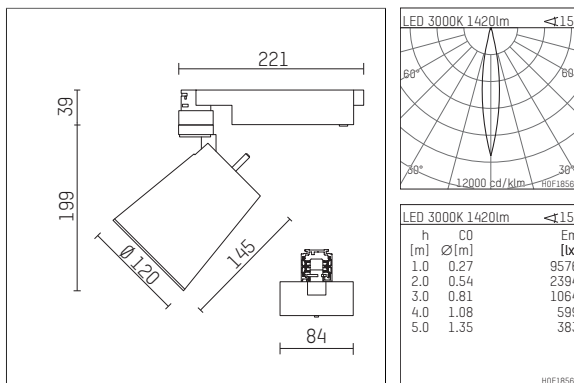

- spotlight gin.o 3
- tunable white - color temperature adjustable from 2700K to 6500K
- with 3 circuit DALI adapter
- for Hoffmeister control.x tracks
- circuit selection is possible while adapter is inserted into the track
- passive thermo management
- with LED tunable white COB 2140 lm
- colour temperature: 3000 K
- colour rendering index: CRI >90
- L90 / B10 (50.000h)
- SDCM < 3
- net luminous flux: 1420 lm
- total load: 22 W
- luminous efficacy: 64,5 lm/W
- rotationsymmetrical light distribution, spot
- beam angle: 15 °
- LED power unit integrated in adapter, electronic (DALI-2 DT8), 220-240 V, 0/50/60 Hz
- amplitude dimming
- dimming range: 100-1 %
- housing of die cast aluminium
- adapter of fibreglass reinforced thermoplastic
- color-, protection- and conversion-filters are available as accessory
- length: 221 mm, width: 84 mm, height: 238 mm
- rotatable 360°, 90° tilttable
- weight: 2,21 kg
- protection rating: IP20
- protection class I
- 5 years Hoffmeister warranty
- Made in Germany
- maximum ambient temperature: 35 ° C
- certificates: manufactured according to DIN VDE 0711 / EN 60598, CE
- colour: white
- 112381TW910D

- Overview of accessories on the following page / s