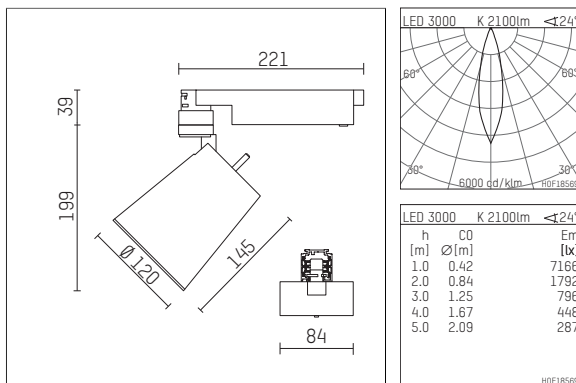

- spotlight gin.o 3
- tunable white - color temperature adjustable from 2700K to 6500K
- with 3 circuit Casambi adapter
- for Hoffmeister control.x tracks
- circuit selection is possible while adapter is inserted into the track
- passive thermo management
- with LED tunable white COB 3060 lm
- colour temperature: 3000 K
- colour rendering index: CRI >90
- L90 / B10 (50.000h)
- SDCM < 3
- net luminous flux: 2100 lm
- total load: 32 W
- luminous efficacy: 65,6 lm/W
- rotationsymmetrical light distribution, medium
- beam angle: 25 °
- LED power unit integrated in adapter, electronic (Casambi), 230-240 V, 0/50/60 Hz
- Control via Casambi app or Casambi compatible devices
- amplitude dimming
- dimming range: 100-1 %
- housing of die cast aluminium
- adapter of fibreglass reinforced thermoplastic
- color-, protection- and conversion-filters are available as accessory
- length: 221 mm, width: 84 mm, height: 238 mm
- rotatable 360°, 90° tiltable
- weight: 2,37 kg
- protection rating: IP20
- protection class I
- 5 years Hoffmeister warranty
- Made in Germany
- maximum ambient temperature: 35 ° C
- certificates: manufactured according to DIN VDE 0711 / EN 60598, CE
- colour: black
- 112382TW721C

- Overview of accessories on the following page / s