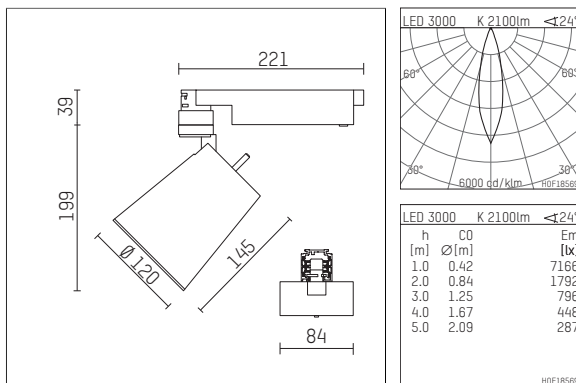

- spotlight gin.o 3
- tunable white - color temperature adjustable from 2700K to 6500K
- with 3 circuit DALI adapter
- for Hoffmeister control.x tracks
- circuit selection is possible while adapter is inserted into the track
- passive thermo management
- with LED tunable white COB 3060 lm
- colour temperature: 3000 K
- colour rendering index: CRI >90
- L90 / B10 (50.000h)
- SDCM < 3
- net luminous flux: 2100 lm
- total load: 32 W
- luminous efficacy: 65,6 lm/W
- rotationsymmetrical light distribution, medium
- beam angle: 25 °
- LED power unit integrated in adapter, electronic (DALI-2 DT8), 220-240 V, 0/50/60 Hz
- amplitude dimming
- dimming range: 100-1 %
- housing of die cast aluminium
- adapter of fibreglass reinforced thermoplastic
- color-, protection- and conversion-filters are available as accessory
- length: 221 mm, width: 84 mm, height: 238 mm
- rotatable 360°, 90° tilttable
- weight: 2,37 kg
- protection rating: IP20
- protection class I
- 5 years Hoffmeister warranty
- Made in Germany
- maximum ambient temperature: 35 ° C
- certificates: manufactured according to DIN VDE 0711 / EN 60598, CE
- colour: black
- 112382TW721D

- Overview of accessories on the following page / s