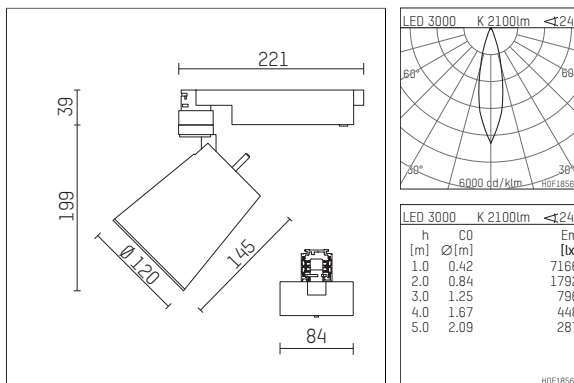

- spotlight gin.o 3
- tunable white - color temperature adjustable from 2700K to 6500K
- with 3 circuit Casambi adapter
- for Hoffmeister control.x tracks
- circuit selection is possible while adapter is inserted into the track
- passive thermo management
- with LED tunable white COB 3060 lm
- colour temperature: 3000 K
- colour rendering index: CRI >90
- L90 / B10 (50.000h)
- SDCM < 3
- net luminous flux: 2100 lm
- total load: 32 W
- luminous efficacy: 65,6 lm/W
- rotationsymmetrical light distribution, medium
- beam angle: 25 °
- LED power unit integrated in adapter, electronic (Casambi), 230-240 V, 0/50/60 Hz
- Control via Casambi app or Casambi compatible devices
- amplitude dimming
- dimming range: 100-1 %
- housing of die cast aluminium
- adapter of fibreglass reinforced thermoplastic
- color-, protection- and conversion-filters are available as accessory
- length: 221 mm, width: 84 mm, height: 238 mm
- rotatable 360°, 90° tiltable
- weight: 2,37 kg
- protection rating: IP20
- protection class I
- 5 years Hoffmeister warranty
- Made in Germany
- maximum ambient temperature: 35 ° C
- certificates: manufactured according to DIN VDE 0711 / EN 60598, CE
- colour: silver
- 112382TW906C

- Overview of accessories on the following page / s