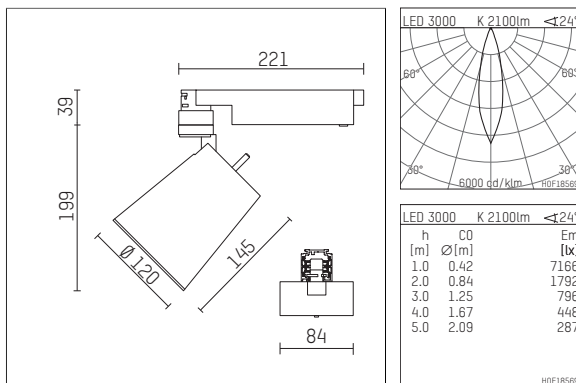

- spotlight gin.o 3
- tunable white - color temperature adjustable from 2700K to 6500K
- with 3 circuit DALI adapter
- for Hoffmeister control.x tracks
- circuit selection is possible while adapter is inserted into the track
- passive thermo management
- with LED tunable white COB 3060 lm
- colour temperature: 3000 K
- colour rendering index: CRI >90
- L90 / B10 (50.000h)
- SDCM < 3
- net luminous flux: 2100 lm
- total load: 32 W
- luminous efficacy: 65,6 lm/W
- rotationsymmetrical light distribution, medium
- beam angle: 25 °
- LED power unit integrated in adapter, electronic (DALI-2 DT8), 220-240 V, 0/50/60 Hz
- amplitude dimming
- dimming range: 100-1 %
- housing of die cast aluminium
- adapter of fibreglass reinforced thermoplastic
- color-, protection- and conversion-filters are available as accessory
- length: 221 mm, width: 84 mm, height: 238 mm
- rotatable 360°, 90° tilttable
- weight: 2,37 kg
- protection rating: IP20
- protection class I
- 5 years Hoffmeister warranty
- Made in Germany
- maximum ambient temperature: 35 ° C
- certificates: manufactured according to DIN VDE 0711 / EN 60598, CE
- colour: silver
- 112382TW906D

- Overview of accessories on the following page / s