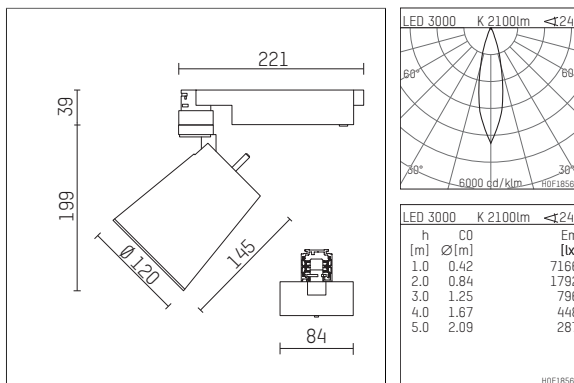

- spotlight gin.o 3
- tunable white - color temperature adjustable from 2700K to 6500K
- with 3 circuit DALI adapter
- for Hoffmeister control.x tracks
- circuit selection is possible while adapter is inserted into the track
- passive thermo management
- with LED tunable white COB 3060 lm
- colour temperature: 3000 K
- colour rendering index: CRI >90
- L90 / B10 (50.000h)
- SDCM < 3
- net luminous flux: 2100 lm
- total load: 32 W
- luminous efficacy: 65,6 lm/W
- rotationsymmetrical light distribution, medium
- beam angle: 25 °
- LED power unit integrated in adapter, electronic (DALI-2 DT8), 220-240 V, 0/50/60 Hz
- amplitude dimming
- dimming range: 100-1 %
- housing of die cast aluminium
- adapter of fibreglass reinforced thermoplastic
- color-, protection- and conversion-filters are available as accessory
- length: 221 mm, width: 84 mm, height: 238 mm
- rotatable 360°, 90° tilttable
- weight: 2,37 kg
- protection rating: IP20
- protection class I
- 5 years Hoffmeister warranty
- Made in Germany
- maximum ambient temperature: 35 ° C
- certificates: manufactured according to DIN VDE 0711 / EN 60598, CE
- colour: white
- 112382TW910D

- Overview of accessories on the following page / s