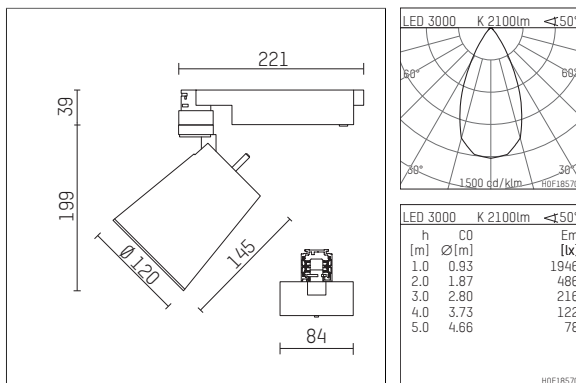

- spotlight gin.o 3
- tunable white - color temperature adjustable from 2700K to 6500K
- with 3 circuit Casambi adapter
- for Hoffmeister control.x tracks
- circuit selection is possible while adapter is inserted into the track
- passive thermo management
- with LED tunable white COB 3060 lm
- colour temperature: 3000 K
- colour rendering index: CRI >90
- L90 / B10 (50.000h)
- SDCM < 3
- net luminous flux: 2100 lm
- total load: 32 W
- luminous efficacy: 65,6 lm/W
- rotationsymmetrical light distribution, flood
- beam angle: 50 °
- LED power unit integrated in adapter, electronic (Casambi), 230-240 V, 0/50/60 Hz
- Control via Casambi app or Casambi compatible devices
- amplitude dimming
- dimming range: 100-1 %
- housing of die cast aluminium
- adapter of fibreglass reinforced thermoplastic
- color-, protection- and conversion-filters are available as accessory
- length: 221 mm, width: 84 mm, height: 238 mm
- rotatable 360°, 90° tiltable
- weight: 2,37 kg
- protection rating: IP20
- protection class I
- 5 years Hoffmeister warranty
- Made in Germany
- maximum ambient temperature: 35 ° C
- certificates: manufactured according to DIN VDE 0711 / EN 60598, CE
- colour: black
- 112385TW721C

- Overview of accessories on the following page / s