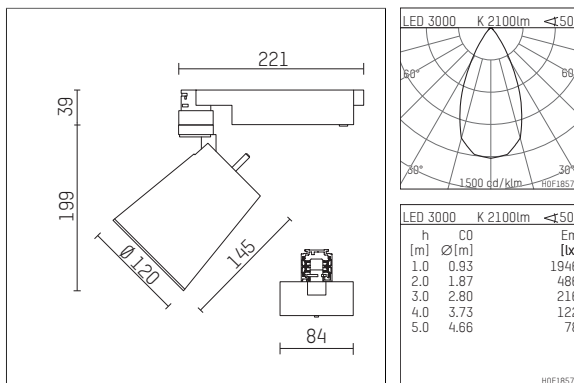

- spotlight gin.o 3
- tunable white - color temperature adjustable from 2700K to 6500K
- with 3 circuit DALI adapter
- for Hoffmeister control.x tracks
- circuit selection is possible while adapter is inserted into the track
- passive thermo management
- with LED tunable white COB 3060 lm
- colour temperature: 3000 K
- colour rendering index: CRI >90
- L90 / B10 (50.000h)
- SDCM < 3
- net luminous flux: 2100 lm
- total load: 32 W
- luminous efficacy: 65,6 lm/W
- rotationsymmetrical light distribution, flood
- beam angle: 50 °
- LED power unit integrated in adapter, electronic (DALI-2 DT8), 220-240 V, 0/50/60 Hz
- amplitude dimming
- dimming range: 100-1 %
- housing of die cast aluminium
- adapter of fibreglass reinforced thermoplastic
- color-, protection- and conversion-filters are available as accessory
- length: 221 mm, width: 84 mm, height: 238 mm
- rotatable 360°, 90° tilttable
- weight: 2,37 kg
- protection rating: IP20
- protection class I
- 5 years Hoffmeister warranty
- Made in Germany
- maximum ambient temperature: 35 ° C
- certificates: manufactured according to DIN VDE 0711 / EN 60598, CE
- colour: black
- 112385TW721D

- Overview of accessories on the following page / s