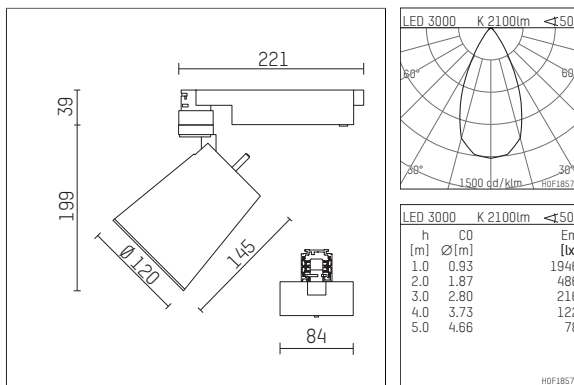

- spotlight gin.o 3
- tunable white - color temperature adjustable from 2700K to 6500K
- with 3 circuit Casambi adapter
- for Hoffmeister control.x tracks
- circuit selection is possible while adapter is inserted into the track
- passive thermo management
- with LED tunable white COB 3060 lm
- colour temperature: 3000 K
- colour rendering index: CRI >90
- L90 / B10 (50.000h)
- SDCM < 3
- net luminous flux: 2100 lm
- total load: 32 W
- luminous efficacy: 65,6 lm/W
- rotationsymmetrical light distribution, flood
- beam angle: 50 °
- LED power unit integrated in adapter, electronic (Casambi), 230-240 V, 0/50/60 Hz
- Control via Casambi app or Casambi compatible devices
- amplitude dimming
- dimming range: 100-1 %
- housing of die cast aluminium
- adapter of fibreglass reinforced thermoplastic
- color-, protection- and conversion-filters are available as accessory
- length: 221 mm, width: 84 mm, height: 238 mm
- rotatable 360°, 90° tiltable
- weight: 2,37 kg
- protection rating: IP20
- protection class I
- 5 years Hoffmeister warranty
- Made in Germany
- maximum ambient temperature: 35 ° C
- certificates: manufactured according to DIN VDE 0711 / EN 60598, CE
- colour: silver
- 112385TW906C

- Overview of accessories on the following page / s