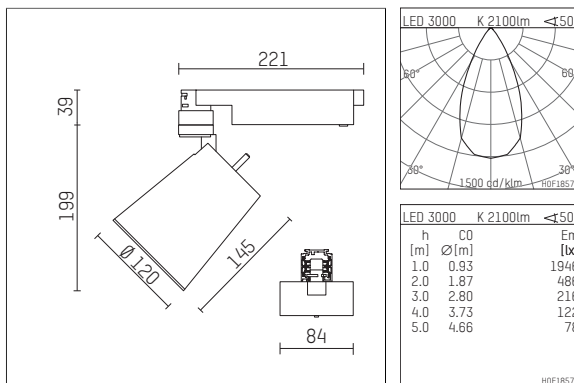

- spotlight gin.o 3
- tunable white - color temperature adjustable from 2700K to 6500K
- with 3 circuit DALI adapter
- for Hoffmeister control.x tracks
- circuit selection is possible while adapter is inserted into the track
- passive thermo management
- with LED tunable white COB 3060 lm
- colour temperature: 3000 K
- colour rendering index: CRI >90
- L90 / B10 (50.000h)
- SDCM < 3
- net luminous flux: 2100 lm
- total load: 32 W
- luminous efficacy: 65,6 lm/W
- rotationsymmetrical light distribution, flood
- beam angle: 50 °
- LED power unit integrated in adapter, electronic (DALI-2 DT8), 220-240 V, 0/50/60 Hz
- amplitude dimming
- dimming range: 100-1 %
- housing of die cast aluminium
- adapter of fibreglass reinforced thermoplastic
- color-, protection- and conversion-filters are available as accessory
- length: 221 mm, width: 84 mm, height: 238 mm
- rotatable 360°, 90° tilttable
- weight: 2,37 kg
- protection rating: IP20
- protection class I
- 5 years Hoffmeister warranty
- Made in Germany
- maximum ambient temperature: 35 ° C
- certificates: manufactured according to DIN VDE 0711 / EN 60598, CE
- colour: silver
- 112385TW906D

- Overview of accessories on the following page / s