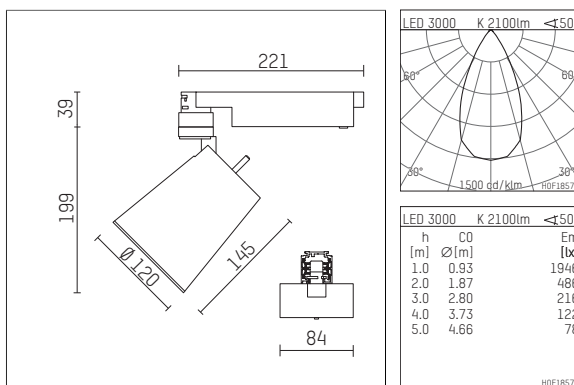

- spotlight gin.o 3
- tunable white - color temperature adjustable from 2700K to 6500K
- with 3 circuit Casambi adapter
- for Hoffmeister control.x tracks
- circuit selection is possible while adapter is inserted into the track
- passive thermo management
- with LED tunable white COB 3060 lm
- colour temperature: 3000 K
- colour rendering index: CRI >90
- L90 / B10 (50.000h)
- SDCM < 3
- net luminous flux: 2100 lm
- total load: 32 W
- luminous efficacy: 65,6 lm/W
- rotationsymmetrical light distribution, flood
- beam angle: 50 °
- LED power unit integrated in adapter, electronic (Casambi), 230-240 V, 0/50/60 Hz
- Control via Casambi app or Casambi compatible devices
- amplitude dimming
- dimming range: 100-1 %
- housing of die cast aluminium
- adapter of fibreglass reinforced thermoplastic
- color-, protection- and conversion-filters are available as accessory
- length: 221 mm, width: 84 mm, height: 238 mm
- rotatable 360°, 90° tiltable
- weight: 2,37 kg
- protection rating: IP20
- protection class I
- 5 years Hoffmeister warranty
- Made in Germany
- maximum ambient temperature: 35 ° C
- certificates: manufactured according to DIN VDE 0711 / EN 60598, CE
- colour: white
- 112385TW910C

- Overview of accessories on the following page / s