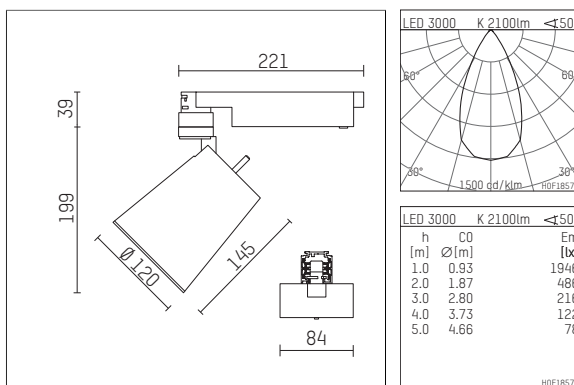

- spotlight gin.o 3
- tunable white - color temperature adjustable from 2700K to 6500K
- with 3 circuit DALI adapter
- for Hoffmeister control.x tracks
- circuit selection is possible while adapter is inserted into the track
- passive thermo management
- with LED tunable white COB 3060 lm
- colour temperature: 3000 K
- colour rendering index: CRI >90
- L90 / B10 (50.000h)
- SDCM < 3
- net luminous flux: 2100 lm
- total load: 32 W
- luminous efficacy: 65,6 lm/W
- rotationsymmetrical light distribution, flood
- beam angle: 50 °
- LED power unit integrated in adapter, electronic (DALI-2 DT8), 220-240 V, 0/50/60 Hz
- amplitude dimming
- dimming range: 100-1 %
- housing of die cast aluminium
- adapter of fibreglass reinforced thermoplastic
- color-, protection- and conversion-filters are available as accessory
- length: 221 mm, width: 84 mm, height: 238 mm
- rotatable 360°, 90° tilttable
- weight: 2,37 kg
- protection rating: IP20
- protection class I
- 5 years Hoffmeister warranty
- Made in Germany
- maximum ambient temperature: 35 ° C
- certificates: manufactured according to DIN VDE 0711 / EN 60598, CE
- colour: white
- 112385TW910D

- Overview of accessories on the following page / s