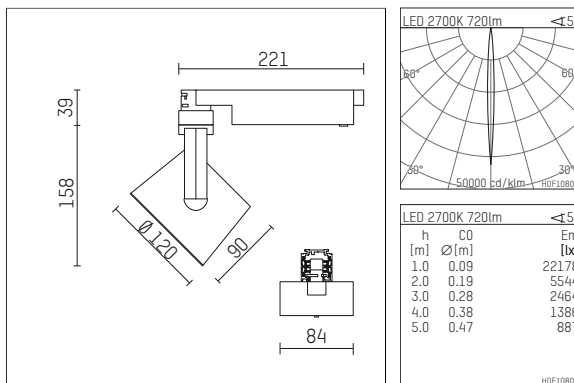

113 311 02 721 D | black

lo.nely 3
spotlight
LED | 15 W 2700 K

- spotlight lo.nely 3
- with 3 circuit DALI adapter
- for Hoffmeister control.x tracks
- circuit selection is possible while adapter is inserted into the track
- passive thermo management
- with LED 840 lm
- colour temperature: 2700 K
- colour rendering index: CRI >90
- L90 / B10 (50.000h)
- SDCM < 3
- net luminous flux: 720 lm
- total load: 15 W
- luminous efficacy: 48,0 lm/W
- rotationsymmetrical light distribution, narrow spot
- beam angle: 5°
- LED power unit integrated in adapter, electronic (DALI)
- amplitude dimming
- dimming range: 100-0,1 %
- housing of die cast aluminium
- adapter of fibreglass reinforced thermoplastic
- safety glass, clear
- color-, protection- and conversion-filters are available as accessory
- length: 221 mm, width: 84 mm, height: 197 mm
- rotatable 360°, 90° tiltable (can be fixed)
- weight: 1,35 kg
- protection rating: IP20
- protection class I
- 5 years Hoffmeister warranty
- Made in Germany
- maximum ambient temperature: 35 ° C
- certificates: manufactured according to DIN VDE 0711 / EN 60598, CE
- colour: black
- 113 311 02 721 D

Optional accessories

description accessory general	dimensions in mm	item number	pic.-No.
connection ring suitable for attachment of accessories for spotlights gin.o and lo.nely size 3		105760721	01
tube screen suitable for attachment of accessories for spotlights gin.o and lo.nely size 3		105759721	02
connection tube with cross louver suitable for attachment of accessories for spotlights gin.o and lo.nely size 3		105758721	03
visor suitable for attachment of accessories for spotlights gin.o and lo.nely size 3		105783721	04