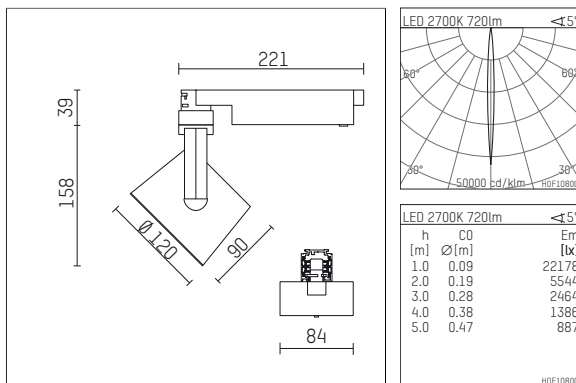

113 311 02 906 D | silver

lo.nely 3
spotlight
LED | 15 W 2700 K

- spotlight lo.nely 3
- with 3 circuit DALI adapter
- for Hoffmeister control.x tracks
- circuit selection is possible while adapter is inserted into the track
- passive thermo management
- with LED 840 lm
- colour temperature: 2700 K
- colour rendering index: CRI >90
- L90 / B10 (50.000h)
- SDCM < 3
- net luminous flux: 720 lm
- total load: 15 W
- luminous efficacy: 48,0 lm/W
- rotationsymmetrical light distribution, narrow spot
- beam angle: 5°
- LED power unit integrated in adapter, electronic (DALI)
- amplitude dimming
- dimming range: 100-0,1 %
- housing of die cast aluminium
- adapter of fibreglass reinforced thermoplastic
- safety glass, clear
- color-, protection- and conversion-filters are available as accessory
- length: 221 mm, width: 84 mm, height: 197 mm
- rotatable 360°, 90° tiltable (can be fixed)
- weight: 1,35 kg
- protection rating: IP20
- protection class I
- 5 years Hoffmeister warranty
- Made in Germany
- maximum ambient temperature: 35 ° C
- certificates: manufactured according to DIN VDE 0711 / EN 60598, CE
- colour: silver
- 113 311 02 906 D

Optional accessories

description accessory general	dimensions in mm	item number	pic.-No.
connection ring suitable for attachment of accessories for spotlights gin.o and lo.nely size 3		105760906	01
tube screen suitable for attachment of accessories for spotlights gin.o and lo.nely size 3		105759906	02
connection tube with cross louver suitable for attachment of accessories for spotlights gin.o and lo.nely size 3		105758906	03
visor suitable for attachment of accessories for spotlights gin.o and lo.nely size 3		105783906	04