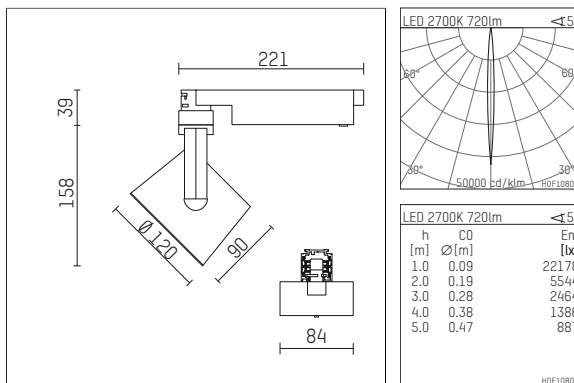

## 113 311 02 910 D | white

lo.nely 3  
spotlight  
LED | 15 W 2700 K

- spotlight lo.nely 3
- with 3 circuit DALI adapter
- for Hoffmeister control.x tracks
- circuit selection is possible while adapter is inserted into the track
- passive thermo management
- with LED 840 lm
- colour temperature: 2700 K
- colour rendering index: CRI >90
- L90 / B10 (50.000h)
- SDCM < 3
- net luminous flux: 720 lm
- total load: 15 W
- luminous efficacy: 48,0 lm/W
- rotationsymmetrical light distribution, narrow spot
- beam angle: 5°
- LED power unit integrated in adapter, electronic (DALI)
- amplitude dimming
- dimming range: 100-0,1 %
- housing of die cast aluminium
- adapter of fibreglass reinforced thermoplastic
- safety glass, clear
- color-, protection- and conversion-filters are available as accessory
- length: 221 mm, width: 84 mm, height: 197 mm
- rotatable 360°, 90° tiltable (can be fixed)
- weight: 1,35 kg
- protection rating: IP20
- protection class I
- 5 years Hoffmeister warranty
- Made in Germany
- maximum ambient temperature: 35 ° C
- certificates: manufactured according to DIN VDE 0711 / EN 60598, CE
- colour: white (RAL9016)
- 113 311 02 910 D

### Required accessories

description accessory general	dimensions in mm	item number	pic.-No.
antiglare flaps for spotlights gin.o and lo.nely size 3		105757	01

### Optional accessories

description accessory general	dimensions in mm	item number	pic.-No.
connection ring suitable for attachment of accessories for spotlights gin.o and lo.nely size 3		105760910	01
tube screen suitable for attachment of accessories for spotlights gin.o and lo.nely size 3		105759910	02
connection tube with cross louver suitable for attachment of accessories for spotlights gin.o and lo.nely size 3		105758910	03
visor suitable for attachment of accessories for spotlights gin.o and lo.nely size 3		105783910	04