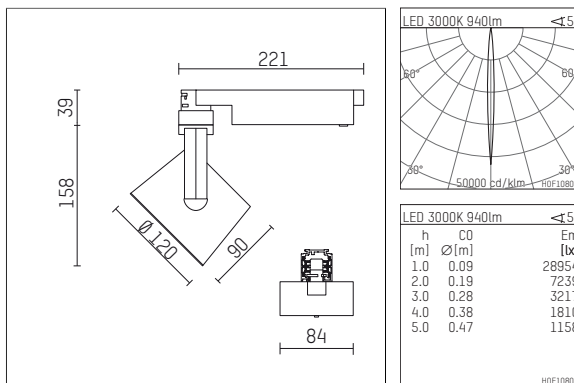

113 311 03 910 D | white

lo.nely 3
spotlight
LED | 15 W 3000 K

- spotlight lo.nely 3
- with 3 circuit DALI adapter
- for Hoffmeister control.x tracks
- circuit selection is possible while adapter is inserted into the track
- passive thermo management
- with LED 1100 lm
- colour temperature: 3000 K
- colour rendering index: CRI >90
- L90 / B10 (50.000h)
- SDCM < 2
- net luminous flux: 940 lm
- total load: 15 W
- luminous efficacy: 62,7 lm/W
- rotationsymmetrical light distribution, narrow spot
- beam angle: 5°
- LED power unit integrated in adapter, electronic (DALI)
- amplitude dimming
- dimming range: 100-0,1 %
- housing of die cast aluminium
- adapter of fibreglass reinforced thermoplastic
- safety glass, clear
- color-, protection- and conversion-filters are available as accessory
- length: 221 mm, width: 84 mm, height: 197 mm
- rotatable 360°, 90° tiltable (can be fixed)
- weight: 1,35 kg
- protection rating: IP20
- protection class I
- 5 years Hoffmeister warranty
- Made in Germany
- maximum ambient temperature: 35 °C
- certificates: manufactured according to DIN VDE 0711 / EN 60598, CE
- colour: white (RAL9016)
- 113 311 03 910 D

Optional accessories

description accessory general	dimensions in mm	item number	pic.-No.
connection ring suitable for attachment of accessories for spotlights gin.o and lo.nely size 3		105760910	01
tube screen suitable for attachment of accessories for spotlights gin.o and lo.nely size 3		105759910	02
connection tube with cross louver suitable for attachment of accessories for spotlights gin.o and lo.nely size 3		105758910	03
visor suitable for attachment of accessories for spotlights gin.o and lo.nely size 3		105783910	04