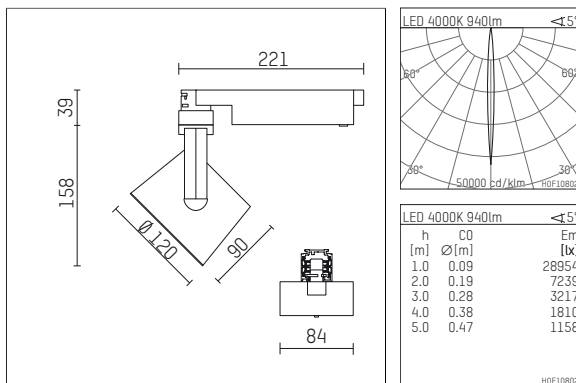

## 113 311 04 721 D | black

lo.nely 3  
spotlight  
LED | 15 W 4000 K

- spotlight lo.nely 3
- with 3 circuit DALI adapter
- for Hoffmeister control.x tracks
- circuit selection is possible while adapter is inserted into the track
- passive thermo management
- with LED 1100 lm
- colour temperature: 4000 K
- colour rendering index: CRI >80
- L90 / B10 (50.000h)
- SDCM < 3
- net luminous flux: 940 lm
- total load: 15 W
- luminous efficacy: 62,7 lm/W
- rotationsymmetrical light distribution, narrow spot
- beam angle: 5°
- LED power unit integrated in adapter, electronic (DALI)
- amplitude dimming
- dimming range: 100-0,1 %
- housing of die cast aluminium
- adapter of fibreglass reinforced thermoplastic
- safety glass, clear
- color-, protection- and conversion-filters are available as accessory
- length: 221 mm, width: 84 mm, height: 197 mm
- rotatable 360°, 90° tiltable (can be fixed)
- weight: 1,35 kg
- protection rating: IP20
- protection class I
- 5 years Hoffmeister warranty
- Made in Germany
- maximum ambient temperature: 35 °C
- certificates: manufactured according to DIN VDE 0711 / EN 60598, CE
- colour: black
- 113 311 04 721 D

### Required accessories

description accessory general	dimensions in mm	item number	pic.-No.
antiglare flaps for spotlights gin.o and lo.nely size 3		105757	01

### Optional accessories

description accessory general	dimensions in mm	item number	pic.-No.
connection ring suitable for attachment of accessories for spotlights gin.o and lo.nely size 3		105760721	01
tube screen suitable for attachment of accessories for spotlights gin.o and lo.nely size 3		105759721	02
connection tube with cross louver suitable for attachment of accessories for spotlights gin.o and lo.nely size 3		105758721	03
visor suitable for attachment of accessories for spotlights gin.o and lo.nely size 3		105783721	04