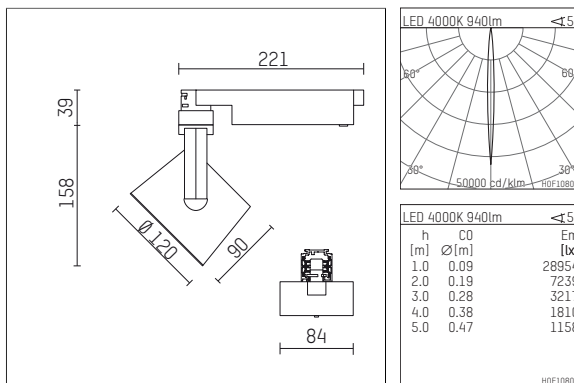

## 113 311 04 906 D | silver

lo.nely 3  
spotlight  
LED | 15 W 4000 K

- spotlight lo.nely 3
- with 3 circuit DALI adapter
- for Hoffmeister control.x tracks
- circuit selection is possible while adapter is inserted into the track
- passive thermo management
- with LED 1100 lm
- colour temperature: 4000 K
- colour rendering index: CRI >80
- L90 / B10 (50.000h)
- SDCM < 3
- net luminous flux: 940 lm
- total load: 15 W
- luminous efficacy: 62,7 lm/W
- rotationsymmetrical light distribution, narrow spot
- beam angle: 5°
- LED power unit integrated in adapter, electronic (DALI)
- amplitude dimming
- dimming range: 100-0,1 %
- housing of die cast aluminium
- adapter of fibreglass reinforced thermoplastic
- safety glass, clear
- color-, protection- and conversion-filters are available as accessory
- length: 221 mm, width: 84 mm, height: 197 mm
- rotatable 360°, 90° tiltable (can be fixed)
- weight: 1,35 kg
- protection rating: IP20
- protection class I
- 5 years Hoffmeister warranty
- Made in Germany
- maximum ambient temperature: 35 °C
- certificates: manufactured according to DIN VDE 0711 / EN 60598, CE
- colour: silver
- 113 311 04 906 D

### Required accessories

description accessory general	dimensions in mm	item number	pic.-No.
antiglare flaps for spotlights gin.o and lo.nely size 3		105757	01

### Optional accessories

description accessory general	dimensions in mm	item number	pic.-No.
connection ring suitable for attachment of accessories for spotlights gin.o and lo.nely size 3		105760906	01
tube screen suitable for attachment of accessories for spotlights gin.o and lo.nely size 3		105759906	02
connection tube with cross louver suitable for attachment of accessories for spotlights gin.o and lo.nely size 3		105758906	03
visor suitable for attachment of accessories for spotlights gin.o and lo.nely size 3		105783906	04