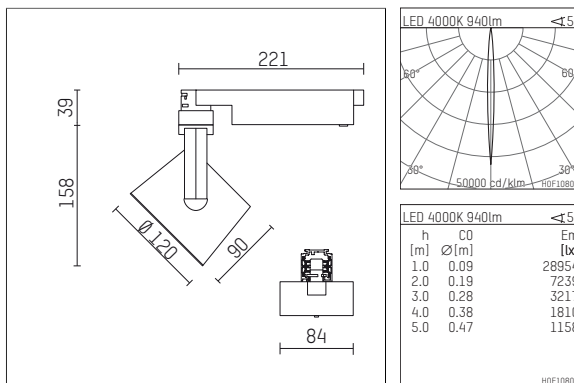

## 113 311 04 910 D | white

lo.nely 3  
spotlight  
LED | 15 W 4000 K

- spotlight lo.nely 3
- with 3 circuit DALI adapter
- for Hoffmeister control.x tracks
- circuit selection is possible while adapter is inserted into the track
- passive thermo management
- with LED 1100 lm
- colour temperature: 4000 K
- colour rendering index: CRI >80
- L90 / B10 (50.000h)
- SDCM < 3
- net luminous flux: 940 lm
- total load: 15 W
- luminous efficacy: 62,7 lm/W
- rotationsymmetrical light distribution, narrow spot
- beam angle: 5°
- LED power unit integrated in adapter, electronic (DALI)
- amplitude dimming
- dimming range: 100-0,1 %
- housing of die cast aluminium
- adapter of fibreglass reinforced thermoplastic
- safety glass, clear
- color-, protection- and conversion-filters are available as accessory
- length: 221 mm, width: 84 mm, height: 197 mm
- rotatable 360°, 90° tiltable (can be fixed)
- weight: 1,35 kg
- protection rating: IP20
- protection class I
- 5 years Hoffmeister warranty
- Made in Germany
- maximum ambient temperature: 35 ° C
- certificates: manufactured according to DIN VDE 0711 / EN 60598, CE
- colour: white (RAL9016)
- 113 311 04 910 D

### Required accessories

description accessory general	dimensions in mm	item number	pic.-No.
antiglare flaps for spotlights gin.o and lo.nely size 3		105757	01

### Optional accessories

description accessory general	dimensions in mm	item number	pic.-No.
connection ring suitable for attachment of accessories for spotlights gin.o and lo.nely size 3		105760910	01
tube screen suitable for attachment of accessories for spotlights gin.o and lo.nely size 3		105759910	02
connection tube with cross louver suitable for attachment of accessories for spotlights gin.o and lo.nely size 3		105758910	03
visor suitable for attachment of accessories for spotlights gin.o and lo.nely size 3		105783910	04