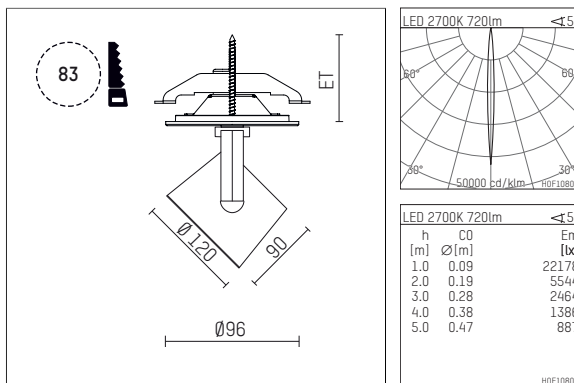

## 11331112 721-PA | black

lo.nely 3  
spotlight  
LED | 15 W 2700 K

- spotlight lo.nely 3
- with recessed mounting plate
- for recessed installation into wall or ceiling
- passive thermo management
- with LED 840 lm
- colour temperature: 2700 K
- colour rendering index: CRI >90
- L90 / B10 (50.000h)
- SDCM < 3
- net luminous flux: 720 lm
- total load: 15 W
- luminous efficacy: 48,0 lm/W
- rotationsymmetrical light distribution, narrow spot
- beam angle: 5 °
- with external LED power unit, electronic
- power supply: supply cord with plug connection 2x5x2,5 mm², length: 360 mm
- suitable for through wiring
- housing of die cast aluminium
- safety glass, clear
- ceiling plate of die cast aluminium
- color-, protection- and conversion-filters are available as accessory
- diameter: 96 mm, recessing diameter: 83 mm
- recessing depth: 103 mm, ceiling thickness: 1-45 mm
- rotatable 360°, 90° tiltable (can be fixed)
- weight: 1,5 kg
- protection rating: IP20
- protection class I
- 5 years Hoffmeister warranty
- Made in Germany
- maximum ambient temperature: 35 ° C
- certificates: manufactured according to DIN VDE 0711 / EN 60598, CE
- colour: black
- 11331112 721-PA

### Optional accessories

description accessory general	dimensions in mm	item number	pic.-No.
connection ring suitable for attachment of accessories for spotlights gin.o and lo.nely size 3		105760721	01
tube screen suitable for attachment of accessories for spotlights gin.o and lo.nely size 3		105759721	02
connection tube with cross louver suitable for attachment of accessories for spotlights gin.o and lo.nely size 3		105758721	03
visor suitable for attachment of accessories for spotlights gin.o and lo.nely size 3		105783721	04