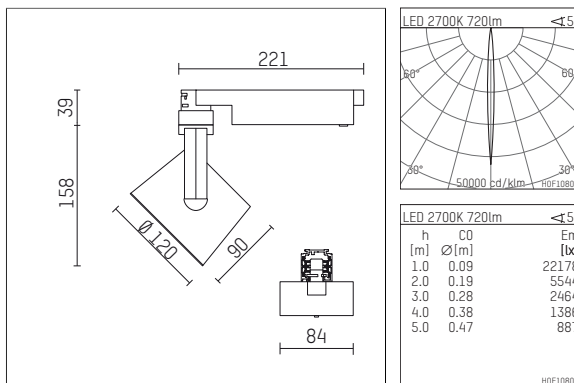

113 311 12 721 | black

lo.nely 3
spotlight
LED | 15 W 2700 K

- spotlight lo.nely 3
- with 3 circuit universal adapter
- for Hoffmeister control.x tracks
- circuit selection is possible while adapter is inserted into the track
- passive thermo management
- with LED 840 lm
- colour temperature: 2700 K
- colour rendering index: CRI >90
- L90 / B10 (50.000h)
- SDCM < 3
- net luminous flux: 720 lm
- total load: 15 W
- luminous efficacy: 48,0 lm/W
- rotationsymmetrical light distribution, narrow spot
- beam angle: 5°
- LED power unit integrated in adapter, electronic (POTI)
- amplitude dimming
- adapter with integrated potentiometer
- dimming range: 100-0,1 %
- housing of die cast aluminium
- adapter of fibreglass reinforced thermoplastic
- safety glass, clear
- color-, protection- and conversion-filters are available as accessory
- length: 221 mm, width: 84 mm, height: 197 mm
- rotatable 360°, 90° tiltable (can be fixed)
- weight: 1,35 kg
- protection rating: IP20
- protection class I
- 5 years Hoffmeister warranty
- Made in Germany
- maximum ambient temperature: 35 ° C
- certificates: manufactured according to DIN VDE 0711 / EN 60598, CE
- colour: black
- 113 311 12 721

Optional accessories

description accessory general	dimensions in mm	item number	pic.-No.
connection ring suitable for attachment of accessories for spotlights gin.o and lo.nely size 3		105760721	01
tube screen suitable for attachment of accessories for spotlights gin.o and lo.nely size 3		105759721	02
connection tube with cross louver suitable for attachment of accessories for spotlights gin.o and lo.nely size 3		105758721	03
visor suitable for attachment of accessories for spotlights gin.o and lo.nely size 3		105783721	04