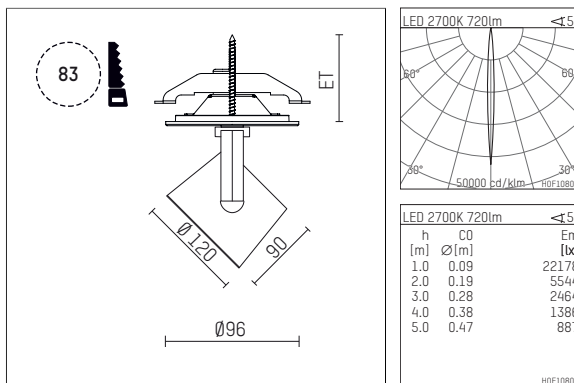

## 11331112 906-PA | silver

lo.nely 3  
spotlight  
LED | 15 W 2700 K

- spotlight lo.nely 3
- with recessed mounting plate
- for recessed installation into wall or ceiling
- passive thermo management
- with LED 840 lm
- colour temperature: 2700 K
- colour rendering index: CRI >90
- L90 / B10 (50.000h)
- SDCM < 3
- net luminous flux: 720 lm
- total load: 15 W
- luminous efficacy: 48,0 lm/W
- rotationsymmetrical light distribution, narrow spot
- beam angle: 5 °
- with external LED power unit, electronic
- power supply: supply cord with plug connection 2x5x2,5 mm², length: 360 mm
- suitable for through wiring
- housing of die cast aluminium
- safety glass, clear
- ceiling plate of die cast aluminium
- color-, protection- and conversion-filters are available as accessory
- diameter: 96 mm, recessing diameter: 83 mm
- recessing depth: 103 mm, ceiling thickness: 1-45 mm
- rotatable 360°, 90° tiltable (can be fixed)
- weight: 1,5 kg
- protection rating: IP20
- protection class I
- 5 years Hoffmeister warranty
- Made in Germany
- maximum ambient temperature: 35 ° C
- certificates: manufactured according to DIN VDE 0711 / EN 60598, CE
- colour: silver
- 11331112 906-PA

### Optional accessories

description accessory general	dimensions in mm	item number	pic.-No.
connection ring suitable for attachment of accessories for spotlights gin.o and lo.nely size 3		105760906	01
tube screen suitable for attachment of accessories for spotlights gin.o and lo.nely size 3		105759906	02
connection tube with cross louver suitable for attachment of accessories for spotlights gin.o and lo.nely size 3		105758906	03
visor suitable for attachment of accessories for spotlights gin.o and lo.nely size 3		105783906	04