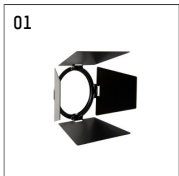

113 311 12 906 | silver

lo.nely 3
spotlight
LED | 15 W 2700 K

- spotlight lo.nely 3
- with 3 circuit universal adapter
- for Hoffmeister control.x tracks
- circuit selection is possible while adapter is inserted into the track
- passive thermo management
- with LED 840 lm
- colour temperature: 2700 K
- colour rendering index: CRI >90
- L90 / B10 (50.000h)
- SDCM < 3
- net luminous flux: 720 lm
- total load: 15 W
- luminous efficacy: 48,0 lm/W
- rotationsymmetrical light distribution, narrow spot
- beam angle: 5°
- LED power unit integrated in adapter, electronic (POTI)
- amplitude dimming
- adapter with integrated potentiometer
- dimming range: 100-0,1 %
- housing of die cast aluminium
- adapter of fibreglass reinforced thermoplastic
- safety glass, clear
- color-, protection- and conversion-filters are available as accessory
- length: 221 mm, width: 84 mm, height: 197 mm
- rotatable 360°, 90° tiltable (can be fixed)
- weight: 1,35 kg
- protection rating: IP20
- protection class I
- 5 years Hoffmeister warranty
- Made in Germany
- maximum ambient temperature: 35 ° C
- certificates: manufactured according to DIN VDE 0711 / EN 60598, CE
- colour: silver
- 113 311 12 906

Optional accessories

description accessory general	dimensions in mm	item number	pic.-No.
connection ring suitable for attachment of accessories for spotlights gin.o and lo.nely size 3		105760906	01
tube screen suitable for attachment of accessories for spotlights gin.o and lo.nely size 3		105759906	02
connection tube with cross louver suitable for attachment of accessories for spotlights gin.o and lo.nely size 3		105758906	03
visor suitable for attachment of accessories for spotlights gin.o and lo.nely size 3		105783906	04