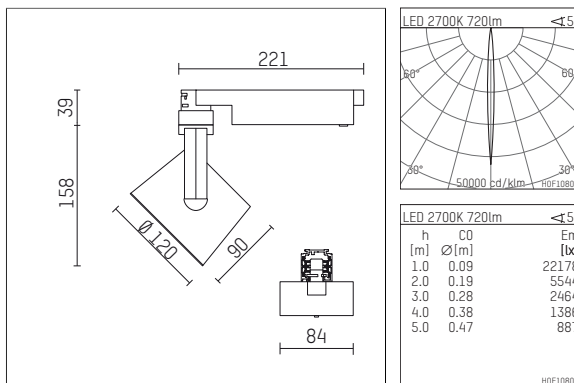

113 311 12 906 | silver

lo.nely 3
spotlight
LED | 15 W 2700 K

- spotlight lo.nely 3
- with 3 circuit universal adapter
- for Hoffmeister control.x tracks
- circuit selection is possible while adapter is inserted into the track
- passive thermo management
- with LED 840 lm
- colour temperature: 2700 K
- colour rendering index: CRI >90
- L90 / B10 (50.000h)
- SDCM < 3
- net luminous flux: 720 lm
- total load: 15 W
- luminous efficacy: 48,0 lm/W
- rotationsymmetrical light distribution, narrow spot
- beam angle: 5°
- LED power unit integrated in adapter, electronic (POTI)
- amplitude dimming
- adapter with integrated potentiometer
- dimming range: 100-0,1 %
- housing of die cast aluminium
- adapter of fibreglass reinforced thermoplastic
- safety glass, clear
- color-, protection- and conversion-filters are available as accessory
- length: 221 mm, width: 84 mm, height: 197 mm
- rotatable 360°, 90° tiltable (can be fixed)
- weight: 1,35 kg
- protection rating: IP20
- protection class I
- 5 years Hoffmeister warranty
- Made in Germany
- maximum ambient temperature: 35 ° C
- certificates: manufactured according to DIN VDE 0711 / EN 60598, CE
- colour: silver
- 113 311 12 906

Optional accessories

description accessory general	dimensions in mm	item number	pic.-No.
connection ring suitable for attachment of accessories for spotlights gin.o and lo.nely size 3		105760906	01
tube screen suitable for attachment of accessories for spotlights gin.o and lo.nely size 3		105759906	02
connection tube with cross louver suitable for attachment of accessories for spotlights gin.o and lo.nely size 3		105758906	03
visor suitable for attachment of accessories for spotlights gin.o and lo.nely size 3		105783906	04