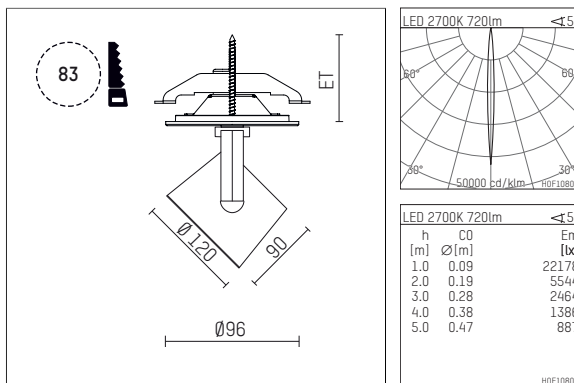

11331112 910-PA | white

lo.nely 3
spotlight
LED | 15 W 2700 K

- spotlight lo.nely 3
- with recessed mounting plate
- for recessed installation into wall or ceiling
- passive thermo management
- with LED 840 lm
- colour temperature: 2700 K
- colour rendering index: CRI >90
- L90 / B10 (50.000h)
- SDCM < 3
- net luminous flux: 720 lm
- total load: 15 W
- luminous efficacy: 48,0 lm/W
- rotationsymmetrical light distribution, narrow spot
- beam angle: 5 °
- with external LED power unit, electronic
- power supply: supply cord with plug connection 2x5x2,5 mm², length: 360 mm
- suitable for through wiring
- housing of die cast aluminium
- safety glass, clear
- ceiling plate of die cast aluminium
- color-, protection- and conversion-filters are available as accessory
- diameter: 96 mm, recessing diameter: 83 mm
- recessing depth: 103 mm, ceiling thickness: 1-45 mm
- rotatable 360°, 90° tiltable (can be fixed)
- weight: 1,5 kg
- protection rating: IP20
- protection class I
- 5 years Hoffmeister warranty
- Made in Germany
- maximum ambient temperature: 35 ° C
- certificates: manufactured according to DIN VDE 0711 / EN 60598, CE
- colour: white (RAL9016)
- 11331112 910-PA

Optional accessories

description accessory general	dimensions in mm	item number	pic.-No.
connection ring suitable for attachment of accessories for spotlights gin.o and lo.nely size 3		105760910	01
tube screen suitable for attachment of accessories for spotlights gin.o and lo.nely size 3		105759910	02
connection tube with cross louver suitable for attachment of accessories for spotlights gin.o and lo.nely size 3		105758910	03
visor suitable for attachment of accessories for spotlights gin.o and lo.nely size 3		105783910	04