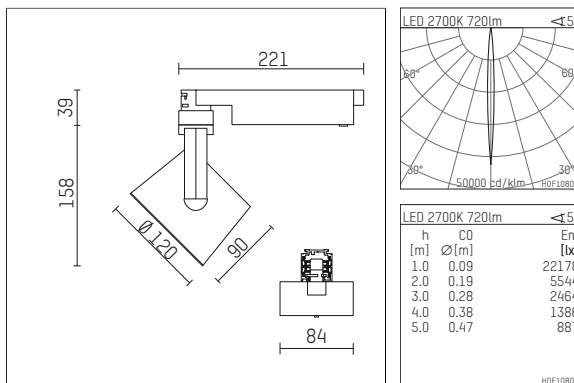

113 311 12 910 | white

lo.nely 3
spotlight
LED | 15 W 2700 K

- spotlight lo.nely 3
- with 3 circuit universal adapter
- for Hoffmeister control.x tracks
- circuit selection is possible while adapter is inserted into the track
- passive thermo management
- with LED 840 lm
- colour temperature: 2700 K
- colour rendering index: CRI >90
- L90 / B10 (50.000h)
- SDCM < 3
- net luminous flux: 720 lm
- total load: 15 W
- luminous efficacy: 48,0 lm/W
- rotationsymmetrical light distribution, narrow spot
- beam angle: 5°
- LED power unit integrated in adapter, electronic (POTI)
- amplitude dimming
- adapter with integrated potentiometer
- dimming range: 100-0,1 %
- housing of die cast aluminium
- adapter of fibreglass reinforced thermoplastic
- safety glass, clear
- color-, protection- and conversion-filters are available as accessory
- length: 221 mm, width: 84 mm, height: 197 mm
- rotatable 360°, 90° tiltable (can be fixed)
- weight: 1,35 kg
- protection rating: IP20
- protection class I
- 5 years Hoffmeister warranty
- Made in Germany
- maximum ambient temperature: 35 ° C
- certificates: manufactured according to DIN VDE 0711 / EN 60598, CE
- colour: white (RAL9016)
- 113 311 12 910

Optional accessories

description accessory general	dimensions in mm	item number	pic.-No.
connection ring suitable for attachment of accessories for spotlights gin.o and lo.nely size 3		105760910	01
tube screen suitable for attachment of accessories for spotlights gin.o and lo.nely size 3		105759910	02
connection tube with cross louver suitable for attachment of accessories for spotlights gin.o and lo.nely size 3		105758910	03
visor suitable for attachment of accessories for spotlights gin.o and lo.nely size 3		105783910	04