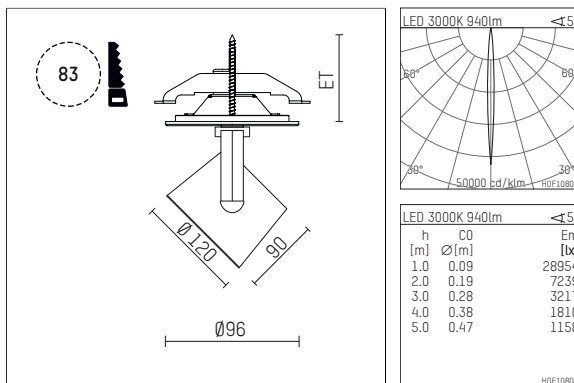

- spotlight lo.nely 3
- with recessed mounting plate
- for recessed installation into wall or ceiling
- passive thermo management
- with LED 1100 lm
- colour temperature: 3000 K
- colour rendering index: CRI >90
- L90 / B10 (50.000h)
- SDCM < 2
- net luminous flux: 940 lm
- total load: 15 W
- luminous efficacy: 62,7 lm/W
- rotationsymmetrical light distribution, narrow spot
- beam angle: 5 °
- with external LED power unit, electronic
- power supply: supply cord with plug connection
  2x5x2,5 mm², length: 360 mm
- suitable for through wiring
- housing of die cast aluminium
- safety glass, clear
- ceiling plate of die cast aluminium
- color-, protection- and conversion-filters are available as accessory
- diameter: 96 mm, recessing diameter: 83 mm
- recessing depth: 103 mm, ceiling thickness: 1-45 mm
- rotatable 360°, 90° tiltable (can be fixed)
- weight: 1,5 kg
- protection rating: IP20
- protection class I
- 5 years Hoffmeister warranty
- Made in Germany
- maximum ambient temperature: 35 ° C
- certificates: manufactured according to DIN VDE 0711 / EN 60598, CE
- colour: black
- 11331113 721-PA

- Overview of accessories on the following page / s