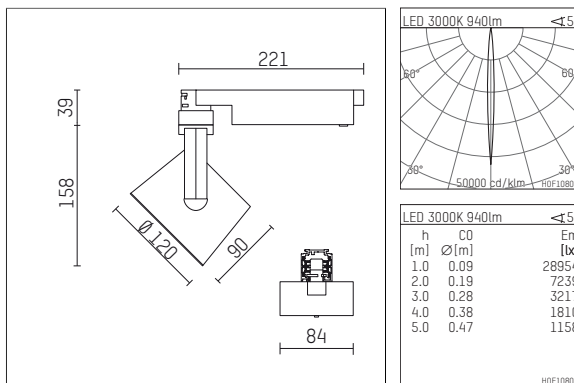

113 311 13 721 | black

lo.nely 3
spotlight
LED | 15 W 3000 K

- spotlight lo.nely 3
- with 3 circuit universal adapter
- for Hoffmeister control.x tracks
- circuit selection is possible while adapter is inserted into the track
- passive thermo management
- with LED 1100 lm
- colour temperature: 3000 K
- colour rendering index: CRI >90
- L90 / B10 (50.000h)
- SDCM < 2
- net luminous flux: 940 lm
- total load: 15 W
- luminous efficacy: 62,7 lm/W
- rotationsymmetrical light distribution, narrow spot
- beam angle: 5°
- LED power unit integrated in adapter, electronic (POTI)
- amplitude dimming
- adapter with integrated potentiometer
- dimming range: 100-0,1 %
- housing of die cast aluminium
- adapter of fibreglass reinforced thermoplastic
- safety glass, clear
- color-, protection- and conversion-filters are available as accessory
- length: 221 mm, width: 84 mm, height: 197 mm
- rotatable 360°, 90° tiltable (can be fixed)
- weight: 1,35 kg
- protection rating: IP20
- protection class I
- 5 years Hoffmeister warranty
- Made in Germany
- maximum ambient temperature: 35 ° C
- certificates: manufactured according to DIN VDE 0711 / EN 60598, CE
- colour: black
- 113 311 13 721

Optional accessories

description accessory general	dimensions in mm	item number	pic.-No.
connection ring suitable for attachment of accessories for spotlights gin.o and lo.nely size 3		105760721	01
tube screen suitable for attachment of accessories for spotlights gin.o and lo.nely size 3		105759721	02
connection tube with cross louver suitable for attachment of accessories for spotlights gin.o and lo.nely size 3		105758721	03
visor suitable for attachment of accessories for spotlights gin.o and lo.nely size 3		105783721	04