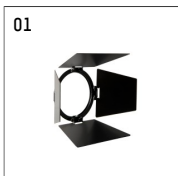

11331113 906-PA | silver

lo.nely 3
spotlight
LED | 15 W 3000 K

- spotlight lo.nely 3
- with recessed mounting plate
- for recessed installation into wall or ceiling
- passive thermo management
- with LED 1100 lm
- colour temperature: 3000 K
- colour rendering index: CRI >90
- L90 / B10 (50.000h)
- SDCM < 2
- net luminous flux: 940 lm
- total load: 15 W
- luminous efficacy: 62,7 lm/W
- rotationsymmetrical light distribution, narrow spot
- beam angle: 5 °
- with external LED power unit, electronic
- power supply: supply cord with plug connection 2x5x2,5 mm², length: 360 mm
- suitable for through wiring
- housing of die cast aluminium
- safety glass, clear
- ceiling plate of die cast aluminium
- color-, protection- and conversion-filters are available as accessory
- diameter: 96 mm, recessing diameter: 83 mm
- recessing depth: 103 mm, ceiling thickness: 1-45 mm
- rotatable 360°, 90° tiltable (can be fixed)
- weight: 1,5 kg
- protection rating: IP20
- protection class I
- 5 years Hoffmeister warranty
- Made in Germany
- maximum ambient temperature: 35 ° C
- certificates: manufactured according to DIN VDE 0711 / EN 60598, CE
- colour: silver
- 11331113 906-PA

Optional accessories

description accessory general	dimensions in mm	item number	pic.-No.
connection ring suitable for attachment of accessories for spotlights gin.o and lo.nely size 3		105760906	01
tube screen suitable for attachment of accessories for spotlights gin.o and lo.nely size 3		105759906	02
connection tube with cross louver suitable for attachment of accessories for spotlights gin.o and lo.nely size 3		105758906	03
visor suitable for attachment of accessories for spotlights gin.o and lo.nely size 3		105783906	04