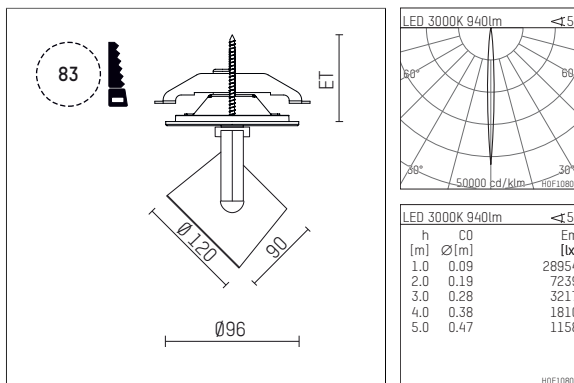

11331113 906-PA | silver

lo.nely 3
spotlight
LED | 15 W 3000 K

- spotlight lo.nely 3
- with recessed mounting plate
- for recessed installation into wall or ceiling
- passive thermo management
- with LED 1100 lm
- colour temperature: 3000 K
- colour rendering index: CRI >90
- L90 / B10 (50.000h)
- SDCM < 2
- net luminous flux: 940 lm
- total load: 15 W
- luminous efficacy: 62,7 lm/W
- rotationsymmetrical light distribution, narrow spot
- beam angle: 5 °
- with external LED power unit, electronic
- power supply: supply cord with plug connection 2x5x2,5 mm², length: 360 mm
- suitable for through wiring
- housing of die cast aluminium
- safety glass, clear
- ceiling plate of die cast aluminium
- color-, protection- and conversion-filters are available as accessory
- diameter: 96 mm, recessing diameter: 83 mm
- recessing depth: 103 mm, ceiling thickness: 1-45 mm
- rotatable 360°, 90° tiltable (can be fixed)
- weight: 1,5 kg
- protection rating: IP20
- protection class I
- 5 years Hoffmeister warranty
- Made in Germany
- maximum ambient temperature: 35 ° C
- certificates: manufactured according to DIN VDE 0711 / EN 60598, CE
- colour: silver
- 11331113 906-PA

Optional accessories

description accessory general	dimensions in mm	item number	pic.-No.
connection ring suitable for attachment of accessories for spotlights gin.o and lo.nely size 3		105760906	01
tube screen suitable for attachment of accessories for spotlights gin.o and lo.nely size 3		105759906	02
connection tube with cross louver suitable for attachment of accessories for spotlights gin.o and lo.nely size 3		105758906	03
visor suitable for attachment of accessories for spotlights gin.o and lo.nely size 3		105783906	04