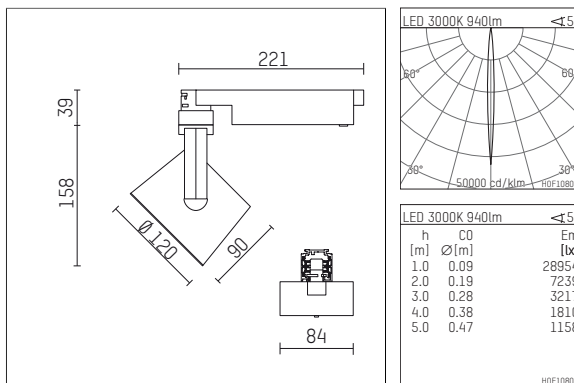

**113 311 13 906 | silver**

lo.nely 3  
spotlight  
LED | 15 W 3000 K

- spotlight lo.nely 3
- with 3 circuit universal adapter
- for Hoffmeister control.x tracks
- circuit selection is possible while adapter is inserted into the track
- passive thermo management
- with LED 1100 lm
- colour temperature: 3000 K
- colour rendering index: CRI >90
- L90 / B10 (50.000h)
- SDCM < 2
- net luminous flux: 940 lm
- total load: 15 W
- luminous efficacy: 62,7 lm/W
- rotationsymmetrical light distribution, narrow spot
- beam angle: 5°
- LED power unit integrated in adapter, electronic (POTI)
- amplitude dimming
- adapter with integrated potentiometer
- dimming range: 100-0,1 %
- housing of die cast aluminium
- adapter of fibreglass reinforced thermoplastic
- safety glass, clear
- color-, protection- and conversion-filters are available as accessory
- length: 221 mm, width: 84 mm, height: 197 mm
- rotatable 360°, 90° tiltable (can be fixed)
- weight: 1,35 kg
- protection rating: IP20
- protection class I
- 5 years Hoffmeister warranty
- Made in Germany
- maximum ambient temperature: 35 ° C
- certificates: manufactured according to DIN VDE 0711 / EN 60598, CE
- colour: silver
- 113 311 13 906

### Required accessories

description accessory general	dimensions in mm	item number	pic.-No.
antiglare flaps for spotlights gin.o and lo.nely size 3		105757	01

### Optional accessories

description accessory general	dimensions in mm	item number	pic.-No.
connection ring suitable for attachment of accessories for spotlights gin.o and lo.nely size 3		105760906	01
tube screen suitable for attachment of accessories for spotlights gin.o and lo.nely size 3		105759906	02
connection tube with cross louver suitable for attachment of accessories for spotlights gin.o and lo.nely size 3		105758906	03
visor suitable for attachment of accessories for spotlights gin.o and lo.nely size 3		105783906	04