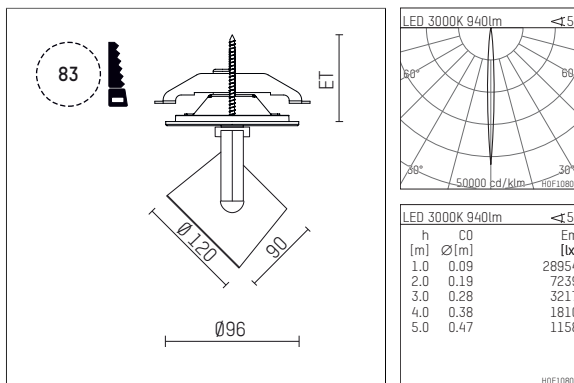

## 11331113 910-PA | white

lo.nely 3  
spotlight  
LED | 15 W 3000 K

- spotlight lo.nely 3
- with recessed mounting plate
- for recessed installation into wall or ceiling
- passive thermo management
- with LED 1100 lm
- colour temperature: 3000 K
- colour rendering index: CRI >90
- L90 / B10 (50.000h)
- SDCM < 2
- net luminous flux: 940 lm
- total load: 15 W
- luminous efficacy: 62,7 lm/W
- rotationsymmetrical light distribution, narrow spot
- beam angle: 5°
- with external LED power unit, electronic
- power supply: supply cord with plug connection 2x5x2,5 mm², length: 360 mm
- suitable for through wiring
- housing of die cast aluminium
- safety glass, clear
- ceiling plate of die cast aluminium
- color-, protection- and conversion-filters are available as accessory
- diameter: 96 mm, recessing diameter: 83 mm
- recessing depth: 103 mm, ceiling thickness: 1-45 mm
- rotatable 360°, 90° tiltable (can be fixed)
- weight: 1,5 kg
- protection rating: IP20
- protection class I
- 5 years Hoffmeister warranty
- Made in Germany
- maximum ambient temperature: 35 °C
- certificates: manufactured according to DIN VDE 0711 / EN 60598, CE
- colour: white (RAL9016)
- 11331113 910-PA

### Optional accessories

description accessory general	dimensions in mm	item number	pic.-No.
connection ring suitable for attachment of accessories for spotlights gin.o and lo.nely size 3		105760910	01
tube screen suitable for attachment of accessories for spotlights gin.o and lo.nely size 3		105759910	02
connection tube with cross louver suitable for attachment of accessories for spotlights gin.o and lo.nely size 3		105758910	03
visor suitable for attachment of accessories for spotlights gin.o and lo.nely size 3		105783910	04