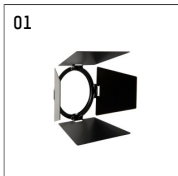

11331113 910-PA
accessory

Required accessories

description accessory general	dimensions in mm	item number	pic.-No.
antiglare flaps for spotlights gin.o and lo.nely size 3		105757	01

Optional accessories

description accessory general	dimensions in mm	item number	pic.-No.
connection ring suitable for attachment of accessories for spotlights gin.o and lo.nely size 3		105760910	01
tube screen suitable for attachment of accessories for spotlights gin.o and lo.nely size 3		105759910	02
connection tube with cross louver suitable for attachment of accessories for spotlights gin.o and lo.nely size 3		105758910	03
visor suitable for attachment of accessories for spotlights gin.o and lo.nely size 3		105783910	04