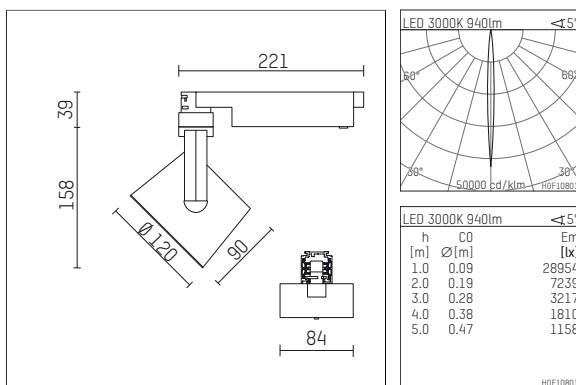

113 311 13 910 | white

lo.nely 3
spotlight
LED | 15 W 3000 K

- spotlight lo.nely 3
- with 3 circuit universal adapter
- for Hoffmeister control.x tracks
- circuit selection is possible while adapter is inserted into the track
- passive thermo management
- with LED 1100 lm
- colour temperature: 3000 K
- colour rendering index: CRI >90
- L90 / B10 (50.000h)
- SDCM < 2
- net luminous flux: 940 lm
- total load: 15 W
- luminous efficacy: 62,7 lm/W
- rotationsymmetrical light distribution, narrow spot
- beam angle: 5°
- LED power unit integrated in adapter, electronic (POTI)
- amplitude dimming
- adapter with integrated potentiometer
- dimming range: 100-0,1 %
- housing of die cast aluminium
- adapter of fibreglass reinforced thermoplastic
- safety glass, clear
- color-, protection- and conversion-filters are available as accessory
- length: 221 mm, width: 84 mm, height: 197 mm
- rotatable 360°, 90° tiltable (can be fixed)
- weight: 1,35 kg
- protection rating: IP20
- protection class I
- 5 years Hoffmeister warranty
- Made in Germany
- maximum ambient temperature: 35 ° C
- certificates: manufactured according to DIN VDE 0711 / EN 60598, CE
- colour: white (RAL9016)
- 113 311 13 910

Optional accessories

description accessory general	dimensions in mm	item number	pic.-No.
connection ring suitable for attachment of accessories for spotlights gin.o and lo.nely size 3		105760910	01
tube screen suitable for attachment of accessories for spotlights gin.o and lo.nely size 3		105759910	02
connection tube with cross louver suitable for attachment of accessories for spotlights gin.o and lo.nely size 3		105758910	03
visor suitable for attachment of accessories for spotlights gin.o and lo.nely size 3		105783910	04