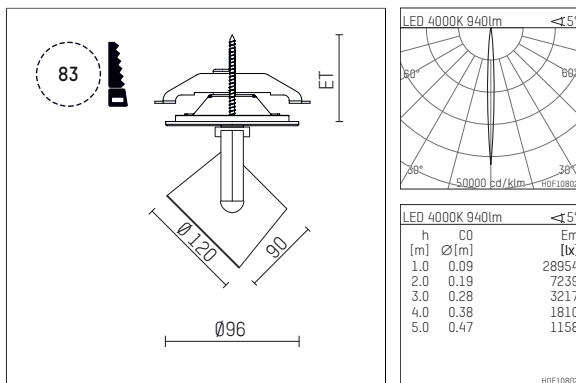

11331114 721-PA | black

lo.nely 3
spotlight
LED | 15 W 4000 K

- spotlight lo.nely 3
- with recessed mounting plate
- for recessed installation into wall or ceiling
- passive thermo management
- with LED 1100 lm
- colour temperature: 4000 K
- colour rendering index: CRI >80
- L90 / B10 (50.000h)
- SDCM < 3
- net luminous flux: 940 lm
- total load: 15 W
- luminous efficacy: 62,7 lm/W
- rotationsymmetrical light distribution, narrow spot
- beam angle: 5°
- with external LED power unit, electronic
- power supply: supply cord with plug connection 2x5x2,5 mm², length: 360 mm
- suitable for through wiring
- housing of die cast aluminium
- safety glass, clear
- ceiling plate of die cast aluminium
- color-, protection- and conversion-filters are available as accessory
- diameter: 96 mm, recessing diameter: 83 mm
- recessing depth: 103 mm, ceiling thickness: 1-45 mm
- rotatable 360°, 90° tiltable (can be fixed)
- weight: 1,5 kg
- protection rating: IP20
- protection class I
- 5 years Hoffmeister warranty
- Made in Germany
- maximum ambient temperature: 35 ° C
- certificates: manufactured according to DIN VDE 0711 / EN 60598, CE
- colour: black
- 11331114 721-PA

Optional accessories

description accessory general	dimensions in mm	item number	pic.-No.
connection ring suitable for attachment of accessories for spotlights gin.o and lo.nely size 3		105760721	01
tube screen suitable for attachment of accessories for spotlights gin.o and lo.nely size 3		105759721	02
connection tube with cross louver suitable for attachment of accessories for spotlights gin.o and lo.nely size 3		105758721	03
visor suitable for attachment of accessories for spotlights gin.o and lo.nely size 3		105783721	04