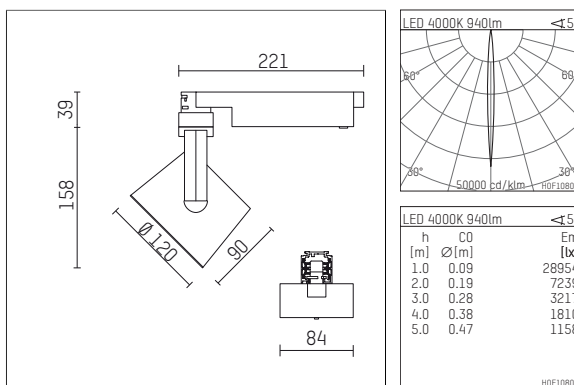

113 311 14 721 | black

lo.nely 3
spotlight

LED | 15 W 4000 K

- spotlight lo.nely 3
- with 3 circuit universal adapter
- for Hoffmeister control.x tracks
- circuit selection is possible while adapter is inserted into the track
- passive thermo management
- with LED 1100 lm
- colour temperature: 4000 K
- colour rendering index: CRI >80
- L90 / B10 (50.000h)
- SDCM < 3
- net luminous flux: 940 lm
- total load: 15 W
- luminous efficacy: 62,7 lm/W
- rotationsymmetrical light distribution, narrow spot
- beam angle: 5°
- LED power unit integrated in adapter, electronic (POTI)
- temperature-controlled LED circuit board (NTC)
- amplitude dimming
- adapter with integrated potentiometer
- dimming range: 100-0,1 %
- housing of die cast aluminium
- adapter of fibreglass reinforced thermoplastic
- safety glass, clear
- color-, protection- and conversion-filters are available as accessory
- length: 221 mm, width: 84 mm, height: 197 mm
- rotatable 360°, 90° tilttable (can be fixed)
- weight: 1,35 kg
- protection rating: IP20
- protection class I
- 5 years Hoffmeister warranty
- Made in Germany
- maximum ambient temperature: 35 °C
- certificates: manufactured according to DIN VDE 0711 / EN 60598, CE
- colour: black
- 113 311 14 721

Optional accessories

description accessory general	dimensions in mm	item number	pic.-No.
connection ring suitable for attachment of accessories for spotlights gin.o and lo.nely size 3		105760721	01
tube screen suitable for attachment of accessories for spotlights gin.o and lo.nely size 3		105759721	02
connection tube with cross louver suitable for attachment of accessories for spotlights gin.o and lo.nely size 3		105758721	03
visor suitable for attachment of accessories for spotlights gin.o and lo.nely size 3		105783721	04