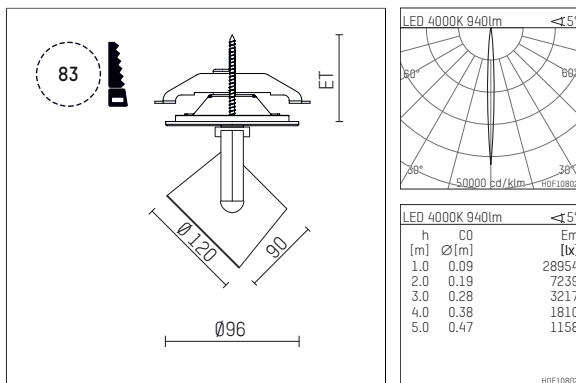

11331114 906-PA | silver

lo.nely 3
spotlight
LED | 15 W 4000 K

- spotlight lo.nely 3
- with recessed mounting plate
- for recessed installation into wall or ceiling
- passive thermo management
- with LED 1100 lm
- colour temperature: 4000 K
- colour rendering index: CRI >80
- L90 / B10 (50.000h)
- SDCM < 3
- net luminous flux: 940 lm
- total load: 15 W
- luminous efficacy: 62,7 lm/W
- rotationsymmetrical light distribution, narrow spot
- beam angle: 5°
- with external LED power unit, electronic
- power supply: supply cord with plug connection 2x5x2,5 mm², length: 360 mm
- suitable for through wiring
- housing of die cast aluminium
- safety glass, clear
- ceiling plate of die cast aluminium
- color-, protection- and conversion-filters are available as accessory
- diameter: 96 mm, recessing diameter: 83 mm
- recessing depth: 103 mm, ceiling thickness: 1-45 mm
- rotatable 360°, 90° tiltable (can be fixed)
- weight: 1,5 kg
- protection rating: IP20
- protection class I
- 5 years Hoffmeister warranty
- Made in Germany
- maximum ambient temperature: 35 °C
- certificates: manufactured according to DIN VDE 0711 / EN 60598, CE
- colour: silver
- 11331114 906-PA

Optional accessories

description accessory general	dimensions in mm	item number	pic.-No.
connection ring suitable for attachment of accessories for spotlights gin.o and lo.nely size 3		105760906	01
tube screen suitable for attachment of accessories for spotlights gin.o and lo.nely size 3		105759906	02
connection tube with cross louver suitable for attachment of accessories for spotlights gin.o and lo.nely size 3		105758906	03
visor suitable for attachment of accessories for spotlights gin.o and lo.nely size 3		105783906	04