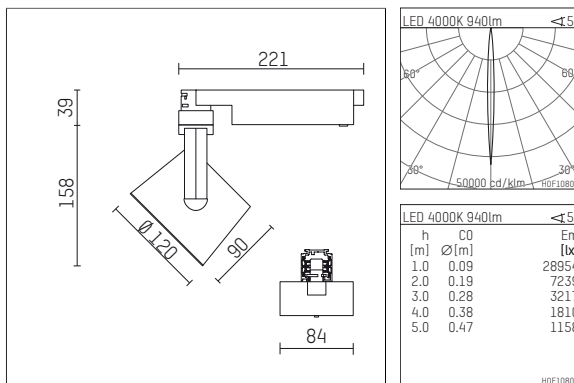

113 311 14 906 | silver

lo.nely 3
spotlight
LED | 15 W 4000 K

- spotlight lo.nely 3
- with 3 circuit universal adapter
- for Hoffmeister control.x tracks
- circuit selection is possible while adapter is inserted into the track
- passive thermo management
- with LED 1100 lm
- colour temperature: 4000 K
- colour rendering index: CRI >80
- L90 / B10 (50.000h)
- SDCM < 3
- net luminous flux: 940 lm
- total load: 15 W
- luminous efficacy: 62,7 lm/W
- rotationsymmetrical light distribution, narrow spot
- beam angle: 5°
- LED power unit integrated in adapter, electronic (POTI)
- amplitude dimming
- adapter with integrated potentiometer
- dimming range: 100-0,1 %
- housing of die cast aluminium
- adapter of fibreglass reinforced thermoplastic
- safety glass, clear
- color-, protection- and conversion-filters are available as accessory
- length: 221 mm, width: 84 mm, height: 197 mm
- rotatable 360°, 90° tiltable (can be fixed)
- weight: 1,35 kg
- protection rating: IP20
- protection class I
- 5 years Hoffmeister warranty
- Made in Germany
- maximum ambient temperature: 35 ° C
- certificates: manufactured according to DIN VDE 0711 / EN 60598, CE
- colour: silver
- 113 311 14 906

Optional accessories

description accessory general	dimensions in mm	item number	pic.-No.
connection ring suitable for attachment of accessories for spotlights gin.o and lo.nely size 3		105760906	01
tube screen suitable for attachment of accessories for spotlights gin.o and lo.nely size 3		105759906	02
connection tube with cross louver suitable for attachment of accessories for spotlights gin.o and lo.nely size 3		105758906	03
visor suitable for attachment of accessories for spotlights gin.o and lo.nely size 3		105783906	04