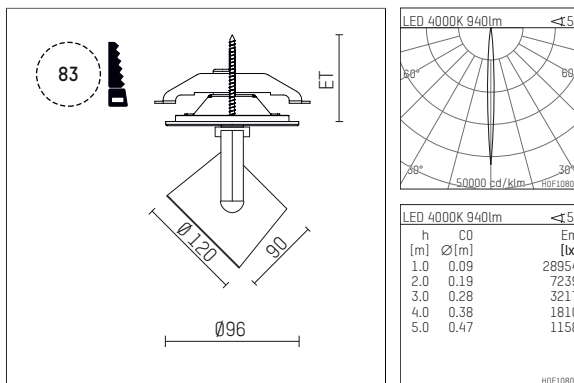

11331114 910-PA | white

lo.nely 3
spotlight
LED | 15 W 4000 K

- spotlight lo.nely 3
- with recessed mounting plate
- for recessed installation into wall or ceiling
- passive thermo management
- with LED 1100 lm
- colour temperature: 4000 K
- colour rendering index: CRI >80
- L90 / B10 (50.000h)
- SDCM < 3
- net luminous flux: 940 lm
- total load: 15 W
- luminous efficacy: 62,7 lm/W
- rotationsymmetrical light distribution, narrow spot
- beam angle: 5°
- with external LED power unit, electronic
- power supply: supply cord with plug connection 2x5x2,5 mm², length: 360 mm
- suitable for through wiring
- housing of die cast aluminium
- safety glass, clear
- ceiling plate of die cast aluminium
- color-, protection- and conversion-filters are available as accessory
- diameter: 96 mm, recessing diameter: 83 mm
- recessing depth: 103 mm, ceiling thickness: 1-45 mm
- rotatable 360° , 90° tiltable (can be fixed)
- weight: 1,5 kg
- protection rating: IP20
- protection class I
- 5 years Hoffmeister warranty
- Made in Germany
- maximum ambient temperature: 35°C
- certificates: manufactured according to DIN VDE 0711 / EN 60598, CE
- colour: white (RAL9016)
- 11331114 910-PA

Optional accessories

description accessory general	dimensions in mm	item number	pic.-No.
connection ring suitable for attachment of accessories for spotlights gin.o and lo.nely size 3		105760910	01
tube screen suitable for attachment of accessories for spotlights gin.o and lo.nely size 3		105759910	02
connection tube with cross louver suitable for attachment of accessories for spotlights gin.o and lo.nely size 3		105758910	03
visor suitable for attachment of accessories for spotlights gin.o and lo.nely size 3		105783910	04