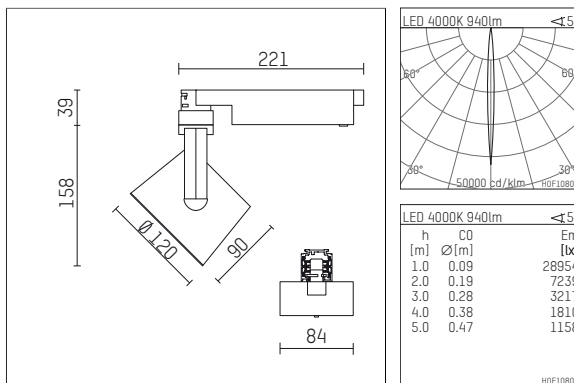

## 113 311 14 910 | white

lo.nely 3  
spotlight  
LED | 15 W 4000 K

- spotlight lo.nely 3
- with 3 circuit universal adapter
- for Hoffmeister control.x tracks
- circuit selection is possible while adapter is inserted into the track
- passive thermo management
- with LED 1100 lm
- colour temperature: 4000 K
- colour rendering index: CRI >80
- L90 / B10 (50.000h)
- SDCM < 3
- net luminous flux: 940 lm
- total load: 15 W
- luminous efficacy: 62,7 lm/W
- rotationsymmetrical light distribution, narrow spot
- beam angle: 5°
- LED power unit integrated in adapter, electronic (POTI)
- temperature-controlled LED circuit board (NTC)
- amplitude dimming
- adapter with integrated potentiometer
- dimming range: 100-0,1 %
- housing of die cast aluminium
- adapter of fibreglass reinforced thermoplastic
- safety glass, clear
- color-, protection- and conversion-filters are available as accessory
- length: 221 mm, width: 84 mm, height: 197 mm
- rotatable 360°, 90° tilttable (can be fixed)
- weight: 1,35 kg
- protection rating: IP20
- protection class I
- 5 years Hoffmeister warranty
- Made in Germany
- maximum ambient temperature: 35 °C
- certificates: manufactured according to DIN VDE 0711 / EN 60598, CE
- colour: white (RAL9016)
- 113 311 14 910

### Required accessories

description accessory general	dimensions in mm	item number	pic.-No.
antiglare flaps for spotlights gin.o and lo.nely size 3		105757	01

### Optional accessories

description accessory general	dimensions in mm	item number	pic.-No.
connection ring suitable for attachment of accessories for spotlights gin.o and lo.nely size 3		105760910	01
tube screen suitable for attachment of accessories for spotlights gin.o and lo.nely size 3		105759910	02
connection tube with cross louver suitable for attachment of accessories for spotlights gin.o and lo.nely size 3		105758910	03
visor suitable for attachment of accessories for spotlights gin.o and lo.nely size 3		105783910	04