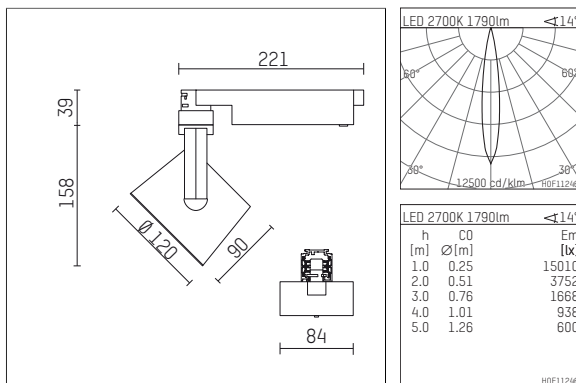

113 322 02 721 D | black

lo.nely 3
spotlight
LED | 28 W 2700 K

- spotlight lo.nely 3
- with 3 circuit DALI adapter
- for Hoffmeister control.x tracks
- circuit selection is possible while adapter is inserted into the track
- passive thermo management
- with LED 2100 lm
- colour temperature: 2700 K
- colour rendering index: CRI >90
- L90 / B10 (50.000h)
- SDCM < 2
- net luminous flux: 1790 lm
- total load: 28 W
- luminous efficacy: 63,9 lm/W
- rotationsymmetrical light distribution, spot
- beam angle: 15 °
- LED power unit integrated in adapter, electronic (DALI)
- amplitude dimming
- dimming range: 100-1 %
- housing of die cast aluminium
- adapter of fibreglass reinforced thermoplastic
- microprismatic filter with very high rate of light transmission
- color-, protection- and conversion-filters are available as accessory
- length: 221 mm, width: 84 mm, height: 197 mm
- rotatable 360°, 90° tiltable (can be fixed)
- weight: 1,25 kg
- protection rating: IP20
- protection class I
- 5 years Hoffmeister warranty
- Made in Germany
- maximum ambient temperature: 35 ° C
- certificates: manufactured according to DIN VDE 0711 / EN 60598, CE
- colour: black
- 113 322 02 721 D

Optional accessories

description accessory general	dimensions in mm	item number	pic.-No.
connection ring suitable for attachment of accessories for spotlights gin.o and lo.nely size 3		105760721	01
tube screen suitable for attachment of accessories for spotlights gin.o and lo.nely size 3		105759721	02
connection tube with cross louver suitable for attachment of accessories for spotlights gin.o and lo.nely size 3		105758721	03
visor suitable for attachment of accessories for spotlights gin.o and lo.nely size 3		105783721	04