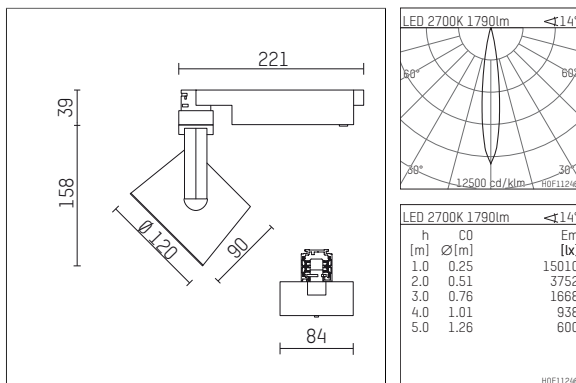

## 113 322 02 906 D | silver

lo.nely 3  
spotlight  
LED | 28 W 2700 K

- spotlight lo.nely 3
- with 3 circuit DALI adapter
- for Hoffmeister control.x tracks
- circuit selection is possible while adapter is inserted into the track
- passive thermo management
- with LED 2100 lm
- colour temperature: 2700 K
- colour rendering index: CRI >90
- L90 / B10 (50.000h)
- SDCM < 2
- net luminous flux: 1790 lm
- total load: 28 W
- luminous efficacy: 63,9 lm/W
- rotationsymmetrical light distribution, spot
- beam angle: 15 °
- LED power unit integrated in adapter, electronic (DALI)
- amplitude dimming
- dimming range: 100-1 %
- housing of die cast aluminium
- adapter of fibreglass reinforced thermoplastic
- microprismatic filter with very high rate of light transmission
- color-, protection- and conversion-filters are available as accessory
- length: 221 mm, width: 84 mm, height: 197 mm
- rotatable 360°, 90° tiltable (can be fixed)
- weight: 1,25 kg
- protection rating: IP20
- protection class I
- 5 years Hoffmeister warranty
- Made in Germany
- maximum ambient temperature: 35 ° C
- certificates: manufactured according to DIN VDE 0711 / EN 60598, CE
- colour: silver
- 113 322 02 906 D

### Required accessories

description accessory general	dimensions in mm	item number	pic.-No.
antiglare flaps for spotlights gin.o and lo.nely size 3		105757	01

### Optional accessories

description accessory general	dimensions in mm	item number	pic.-No.
connection ring suitable for attachment of accessories for spotlights gin.o and lo.nely size 3		105760906	01
tube screen suitable for attachment of accessories for spotlights gin.o and lo.nely size 3		105759906	02
connection tube with cross louver suitable for attachment of accessories for spotlights gin.o and lo.nely size 3		105758906	03
visor suitable for attachment of accessories for spotlights gin.o and lo.nely size 3		105783906	04